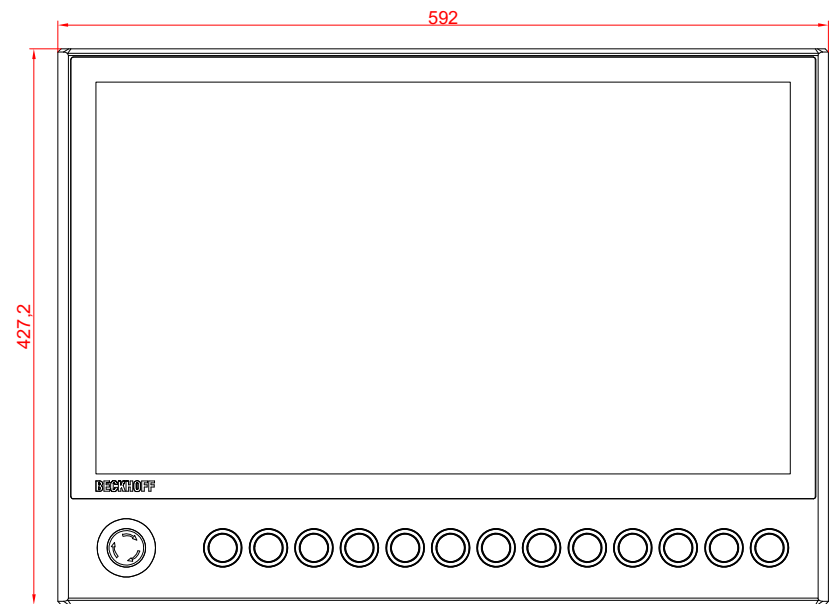

CP3924-0000  
with  
C9900-G027

main dimensions and  
fixing points

dimensions in mm

bottom view

rear view

side view

front view