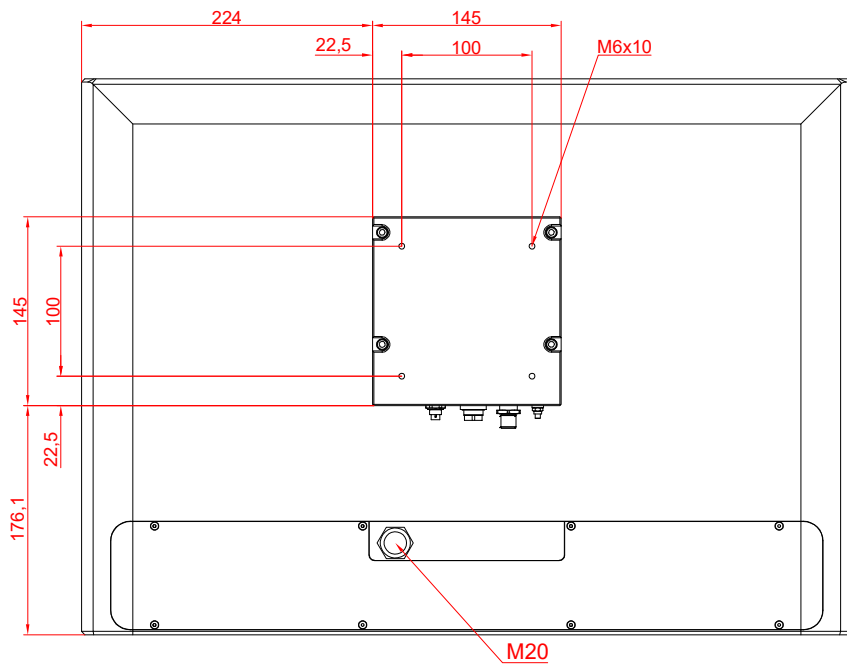

CP3924-0000  
with  
C9900-G027

main dimensions and  
fixing points

dimensions in mm

bottom view

rear view

side view

front view