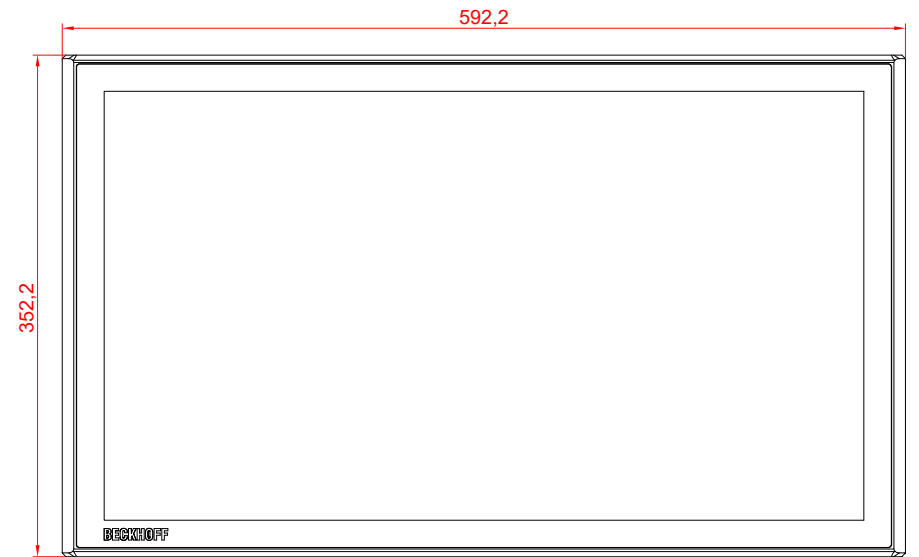

CP3924-0000  
with

main dimensions and  
fixing points

dimensions in mm

bottom view

rear view

side view

front view