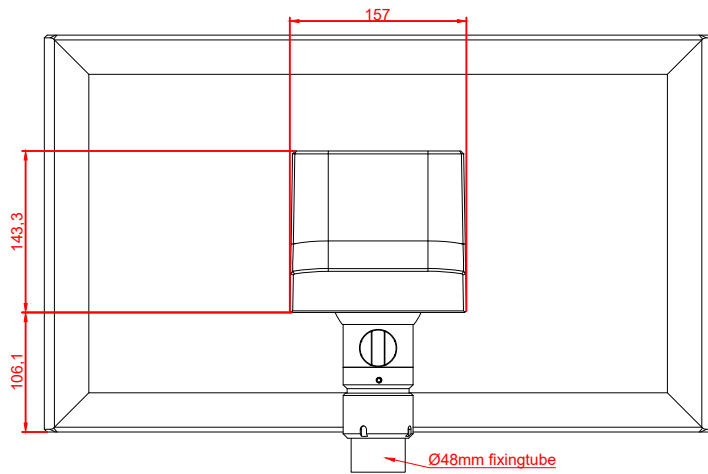

CP3924-0010
with
C9900-M751

main dimensions and
fixing points

dimensions in mm

bottom view

rear view

right view

front view