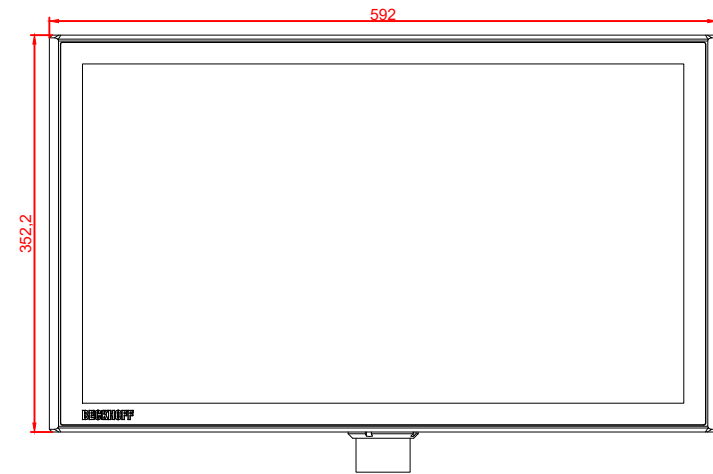

CP3924-0010
with
C9900-M751

main dimensions and
fixing points

dimensions in mm

bottom view

rear view

right view

front view