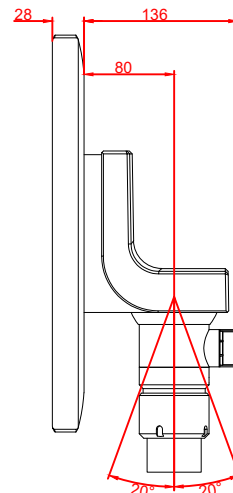

CP3924-0010
with
C9900-M751

main dimensions and
fixing points

dimensions in mm

bottom view

rear view

right view

front view