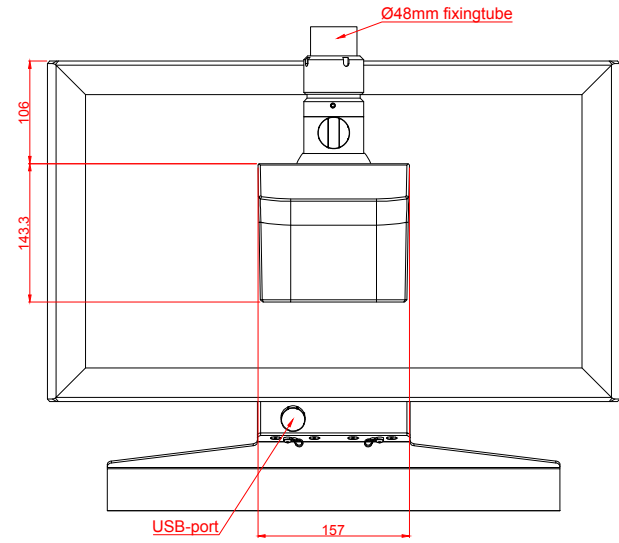

front view

left view

rear view

top view

CP3924-0010-M750-M406

main dimensions and
fixing points

dimensions in mm