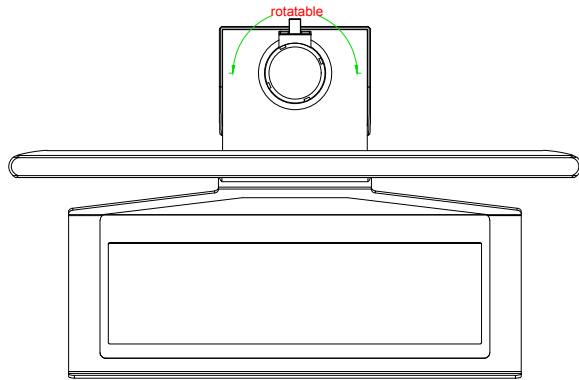

front view

left view

rear view

top view

CP3924-0010-M750-M406

main dimensions and
fixing points

dimensions in mm