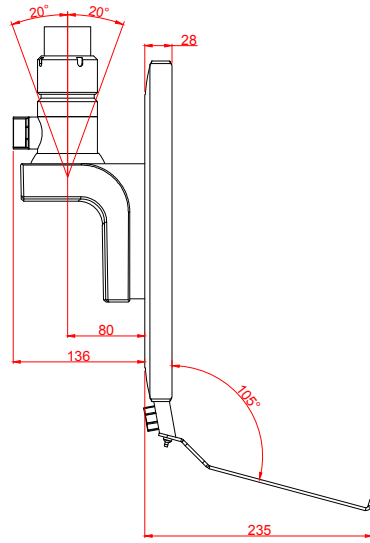

front view

left view

rear view

top view

CP3924-0010-M750-M406

main dimensions and
fixing points

dimensions in mm