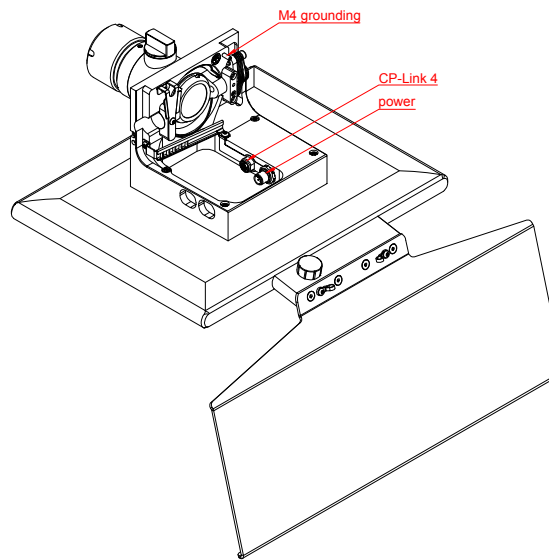

front view

left view

rear view

top view

CP3924-0010-M750-M406

main dimensions and
fixing points

dimensions in mm