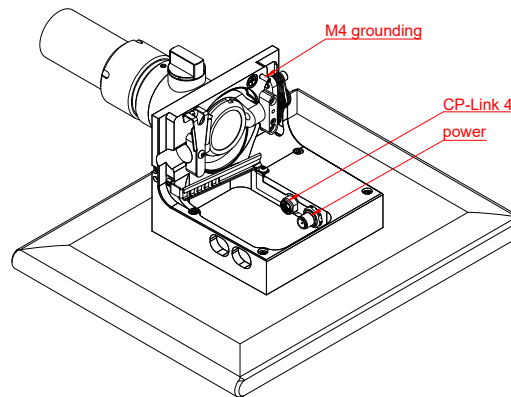

front view

left view

rear view

top view

CP3924-0010  
with  
C9900-M750

main dimensions and  
fixing points

dimensions in mm