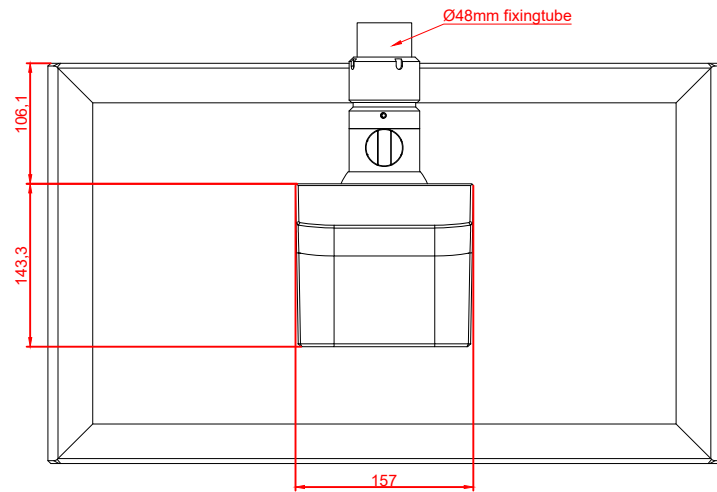

front view

left view

rear view

top view

CP3924-0010  
with  
C9900-M750

main dimensions and  
fixing points

dimensions in mm