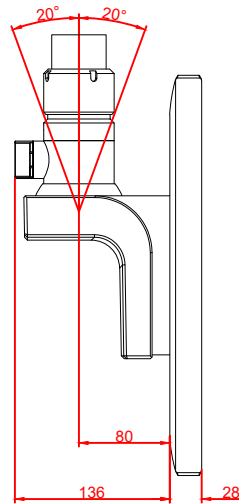

front view

left view

rear view

top view

CP3924-0010  
with  
C9900-M750

main dimensions and  
fixing points

dimensions in mm