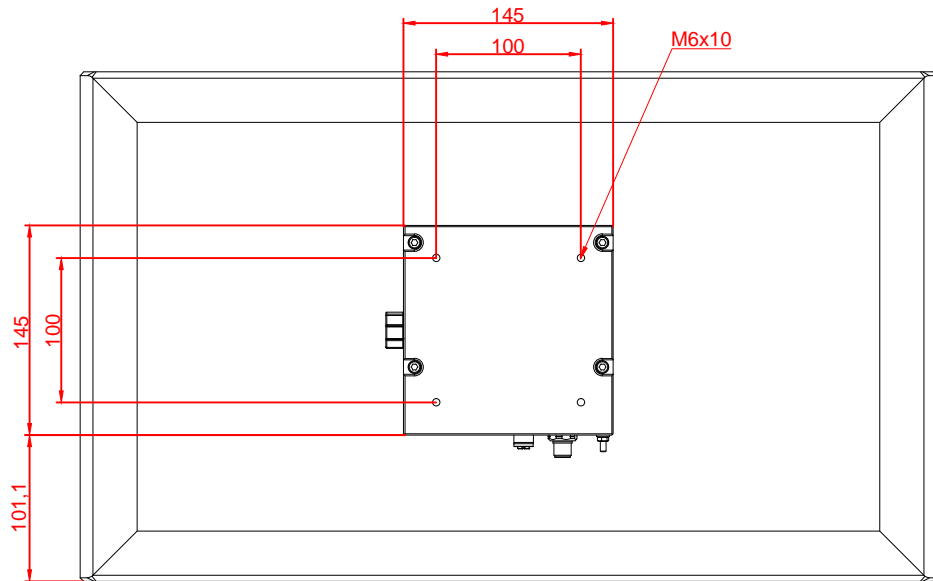

CP3924-0010-E274
main dimensions and
fixing points
dimensions in mm

bottom view

rear view

left view

front view