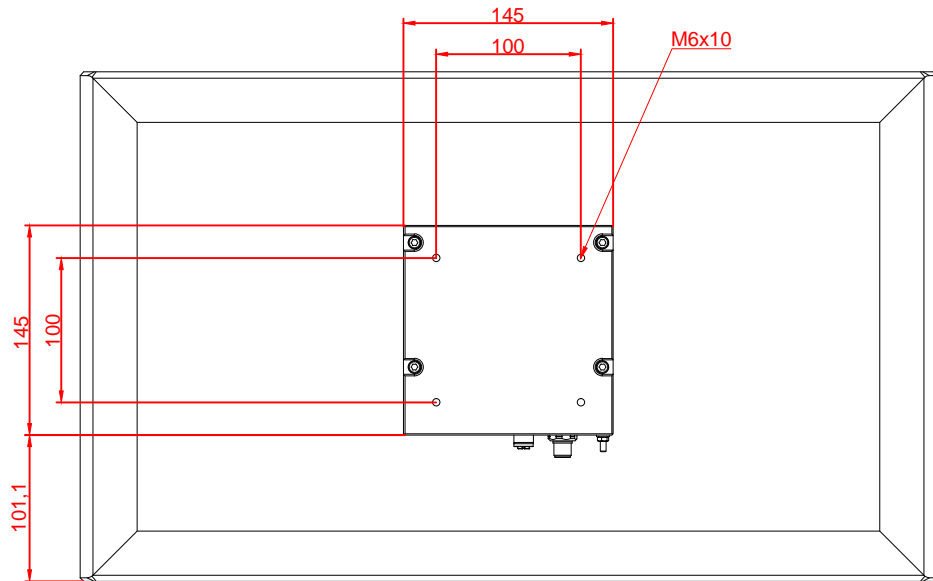

CP3924-0010

main dimensions and
fixing points

dimensions in mm

bottom view

rear view

left view

front view