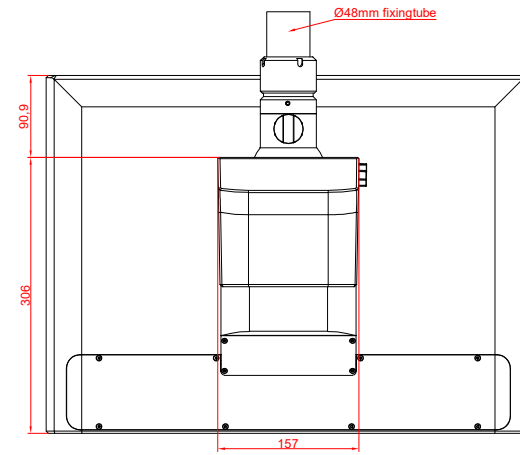

CP3921-0000
with
C9900-G028
C9900-M752
C9900-E274

main dimensions and
fixing points

dimensions in mm

front view

side view

rear view

top view