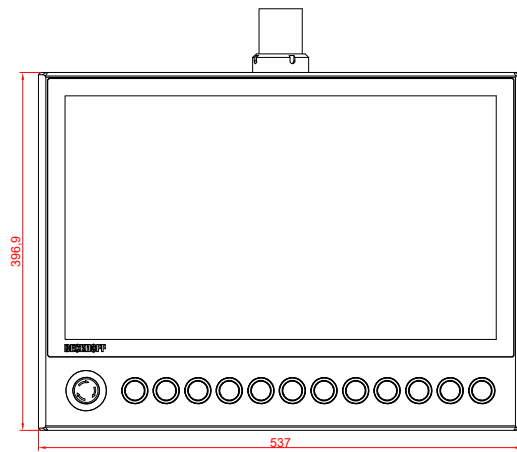

CP3921-0000
with
C9900-G028
C9900-M752
C9900-E274

main dimensions and
fixing points

dimensions in mm

front view

side view

rear view

top view