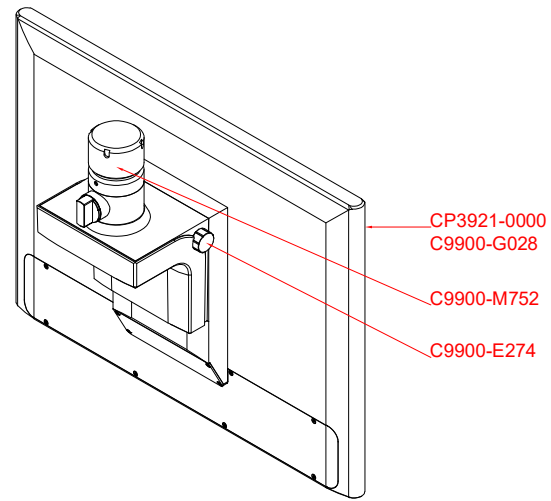

CP3921-0000
with
C9900-G028
C9900-M752
C9900-E274

main dimensions and
fixing points

dimensions in mm

front view

side view

rear view

top view