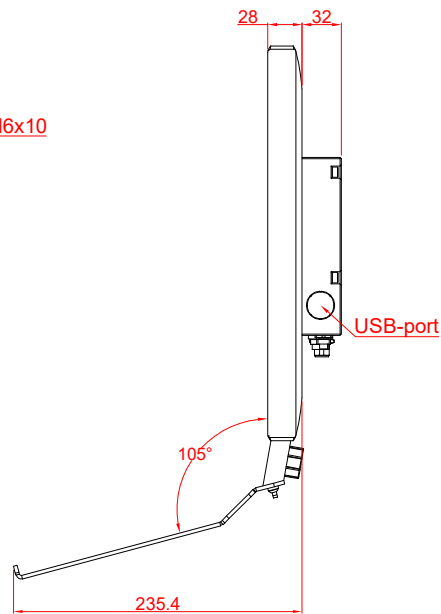

CP3921-0000
with
C9900-E274
C9900-M406

main dimensions and
fixing points

dimensions in mm

bottom view

rear view

side view

front view