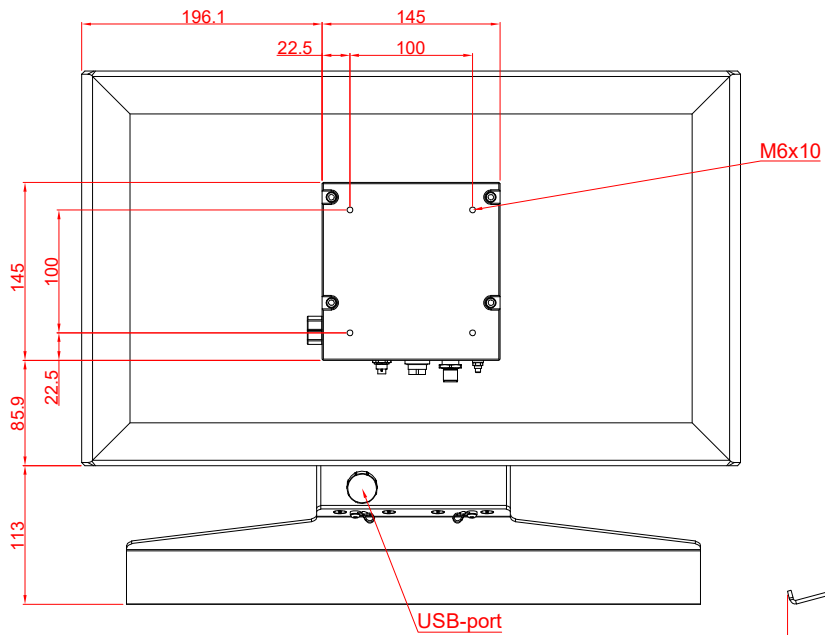

CP3921-0000
with
C9900-E274
C9900-M406

main dimensions and
fixing points

dimensions in mm

bottom view

rear view

side view

front view