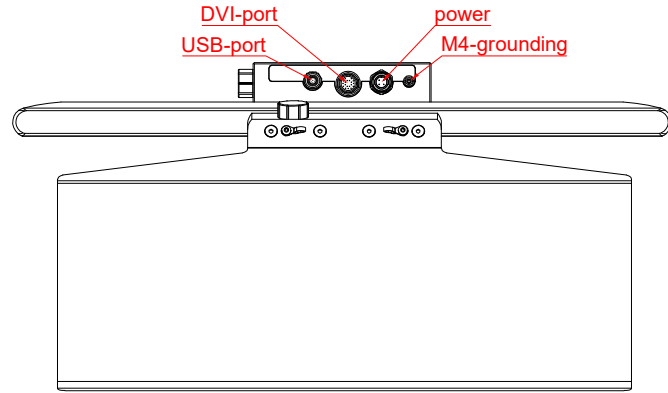

CP3921-0000
with
C9900-E274
C9900-M406

main dimensions and
fixing points

dimensions in mm

bottom view

rear view

side view

front view