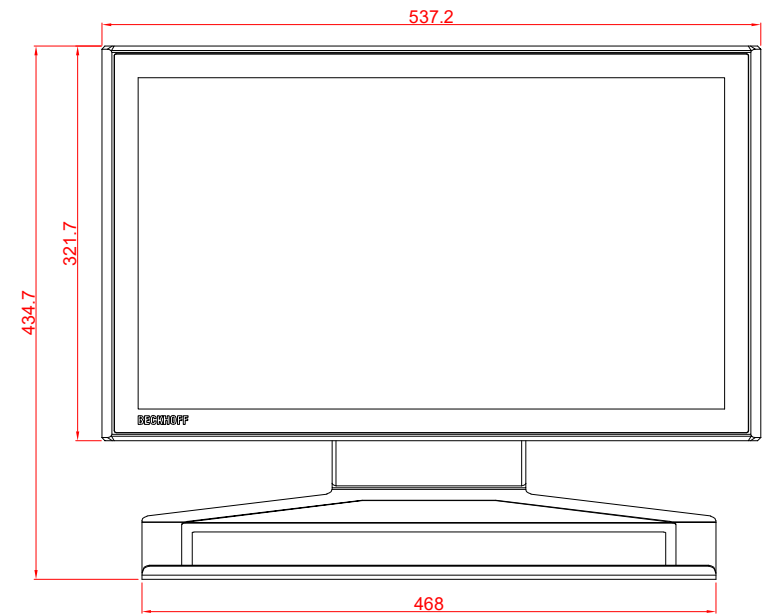

CP3921-0000
with
C9900-E274
C9900-M406

main dimensions and
fixing points

dimensions in mm

bottom view

rear view

side view

front view