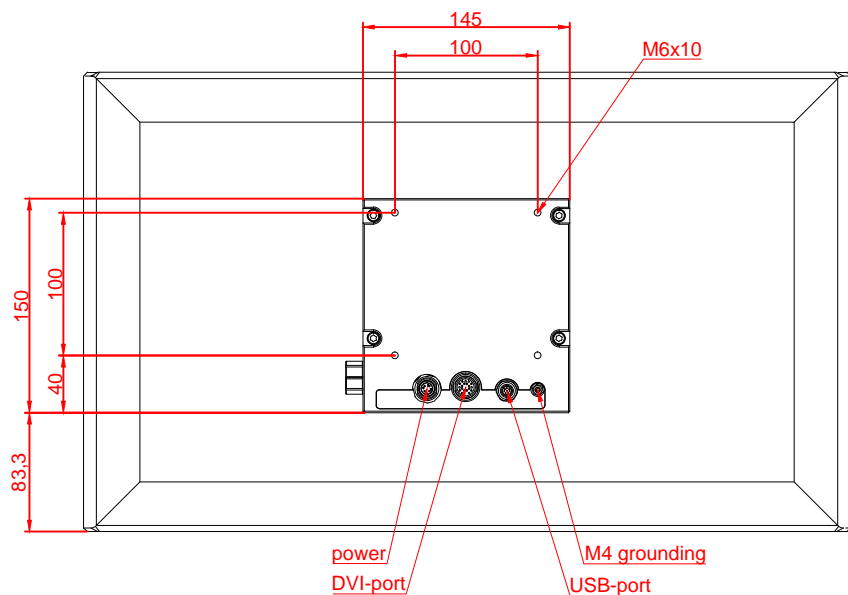

CP3921-M390-E274
main dimensions and
fixing points
dimensions in mm

bottom view

rear view

left view

front view