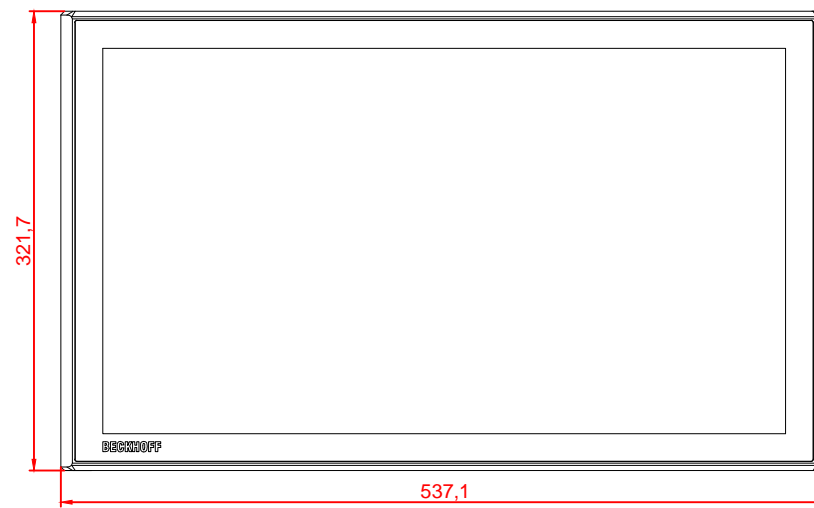

CP3921-M390-E274
main dimensions and
fixing points
dimensions in mm

bottom view

rear view

left view

front view