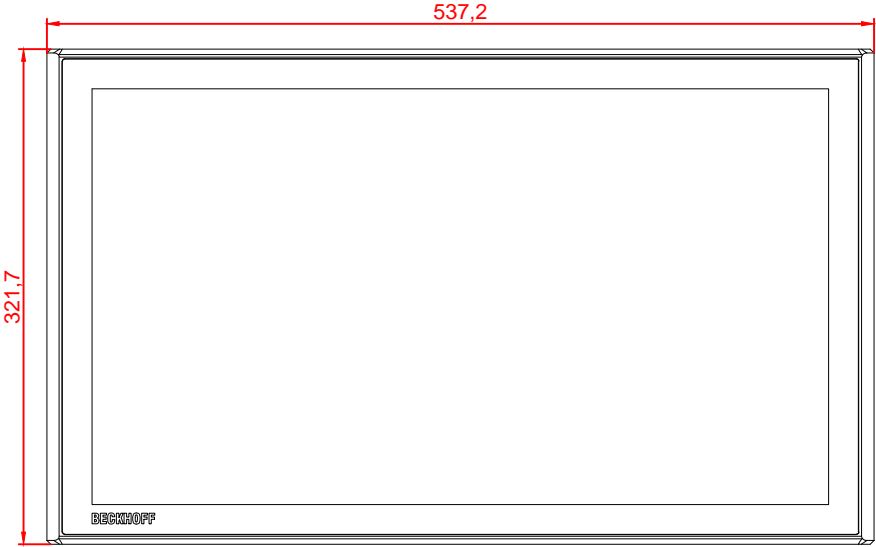

CP3921-0010

main dimensions and
fixing points

dimensions in mm

bottom view

rear view

left view

front view