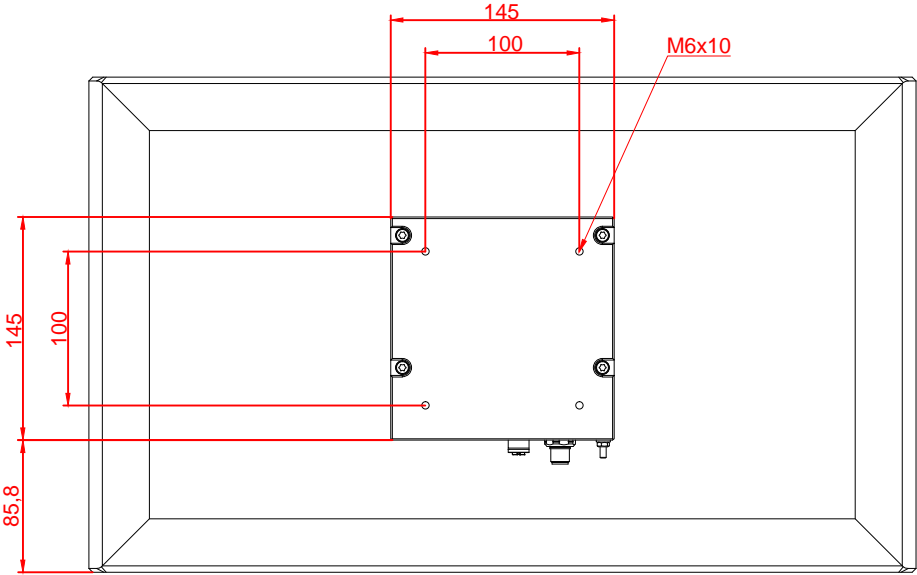

CP3921-0010

main dimensions and
fixing points

dimensions in mm

bottom view

rear view

left view

front view