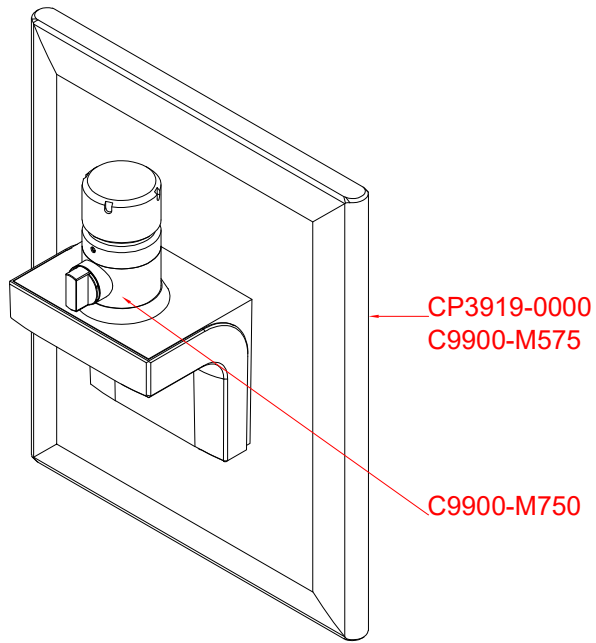

CP3919-0000  
with  
C9900-M575  
C9900-M750

main dimensions and  
fixing points

dimensions in mm

front view

side view

rear view

top view