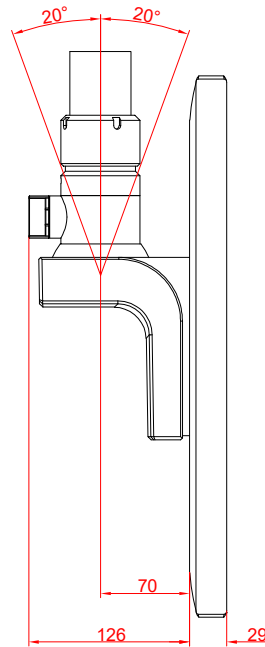

CP3919-0000  
with  
C9900-M575  
C9900-M750

main dimensions and  
fixing points

dimensions in mm

front view

side view

rear view

top view