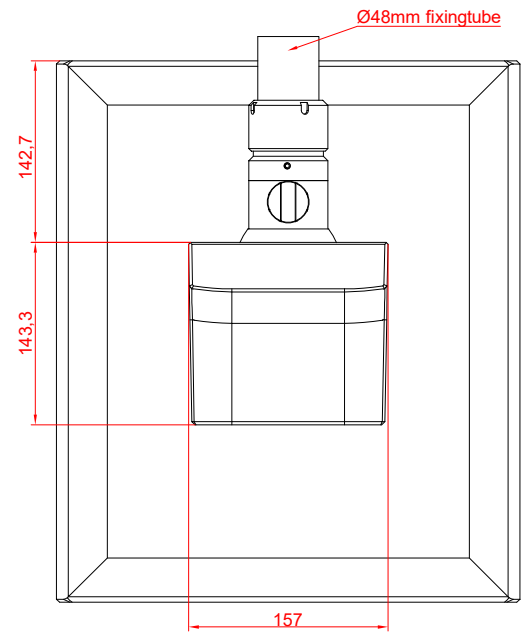

CP3919-0000  
with  
C9900-M575  
C9900-M750

main dimensions and  
fixing points

dimensions in mm

front view

side view

rear view

top view