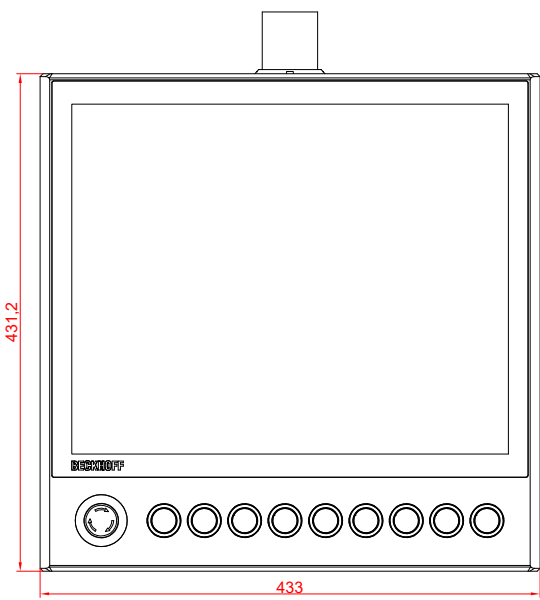

CP3919-0000  
with  
C9900-G026  
C9900-M752

main dimensions and  
fixing points

dimensions in mm

front view

side view

rear view

top view