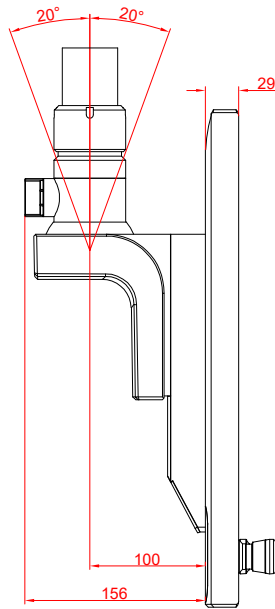

CP3919-0000  
with  
C9900-G026  
C9900-M752

main dimensions and  
fixing points

dimensions in mm

front view

side view

rear view

top view