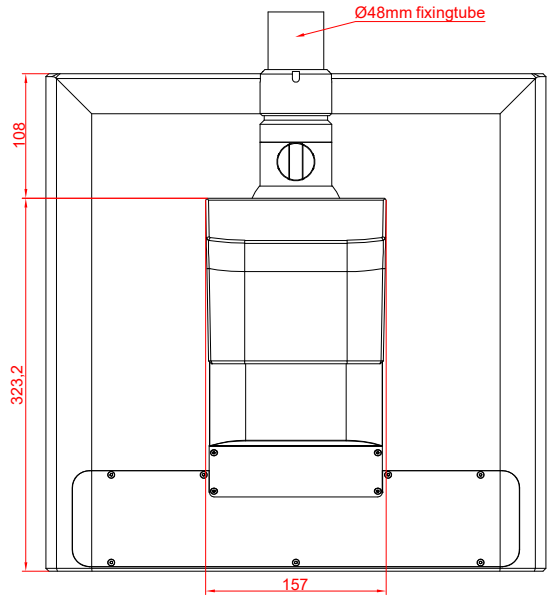

CP3919-0000  
with  
C9900-G026  
C9900-M752

main dimensions and  
fixing points

dimensions in mm

front view

side view

rear view

top view