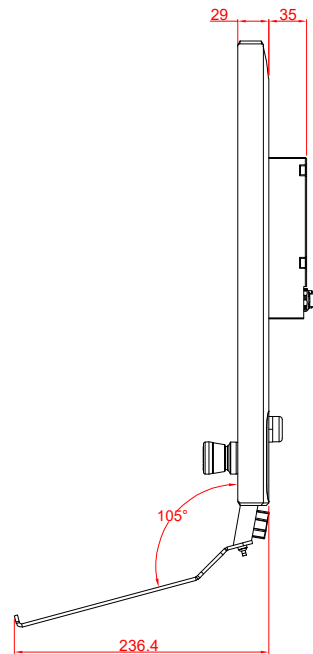

CP3919-0000
with
C9900-G026
C9900-M390
C9900-M406

main dimensions and
fixing points

dimensions in mm

bottom view

rear view

side view

front view