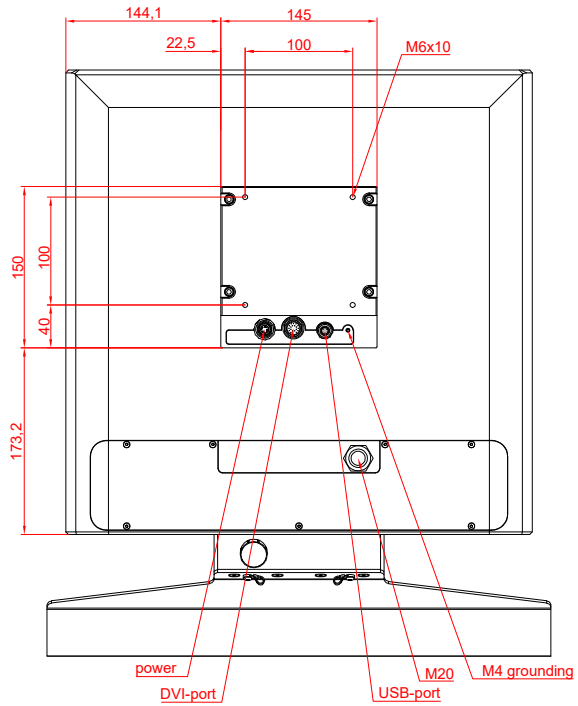

CP3919-0000
with
C9900-G026
C9900-M390
C9900-M406

main dimensions and
fixing points

dimensions in mm

bottom view

rear view

side view

front view