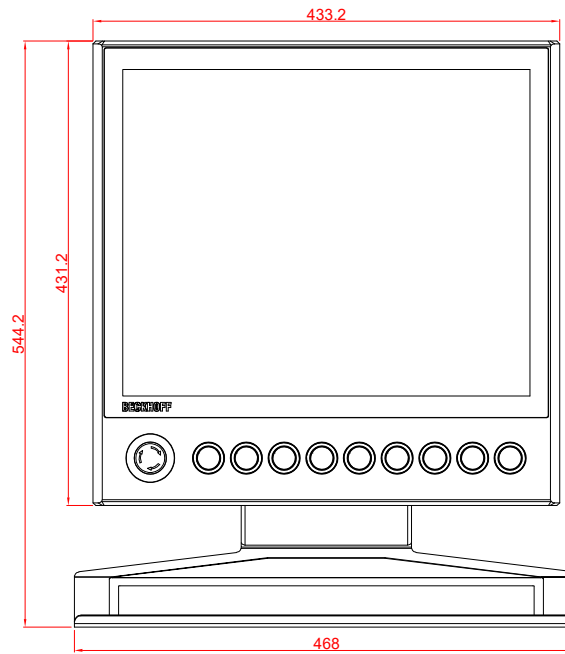

CP3919-0000
with
C9900-G026
C9900-M390
C9900-M406

main dimensions and
fixing points

dimensions in mm

bottom view

rear view

side view

front view