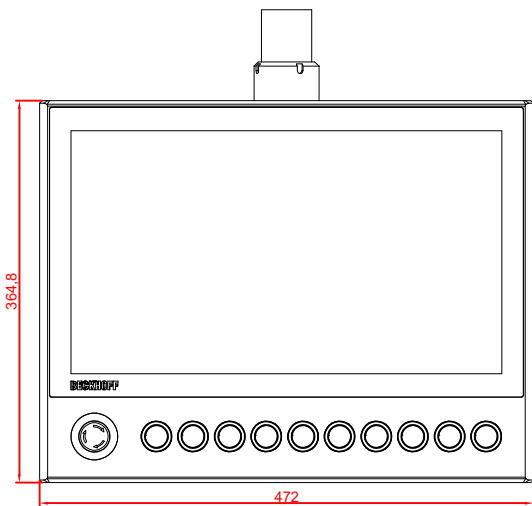

CP3918-0000
with
C9900-G025
C9900-M752
C9900-E274

main dimensions and
fixing points

dimensions in mm

front view

side view

rear view

top view