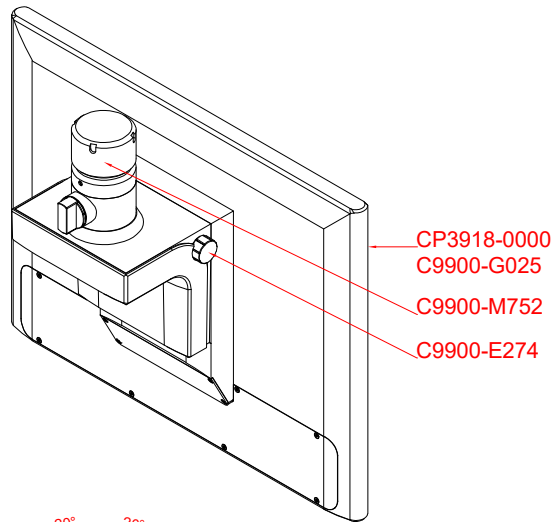

CP3918-0000
with
C9900-G025
C9900-M752
C9900-E274

main dimensions and
fixing points

dimensions in mm

front view

side view

rear view

top view