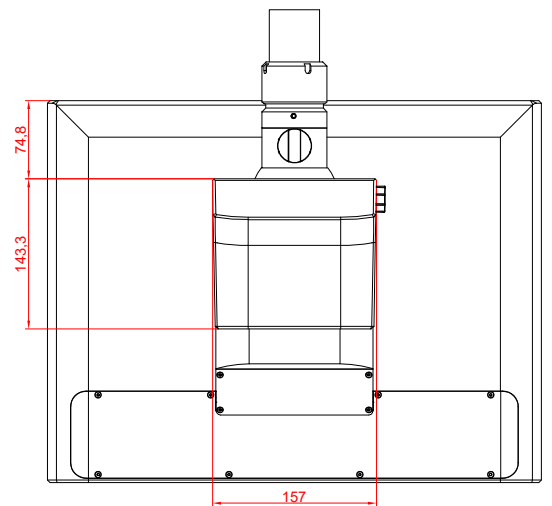

CP3918-0000
with
C9900-G025
C9900-M752
C9900-E274

main dimensions and
fixing points

dimensions in mm

front view

side view

rear view

top view