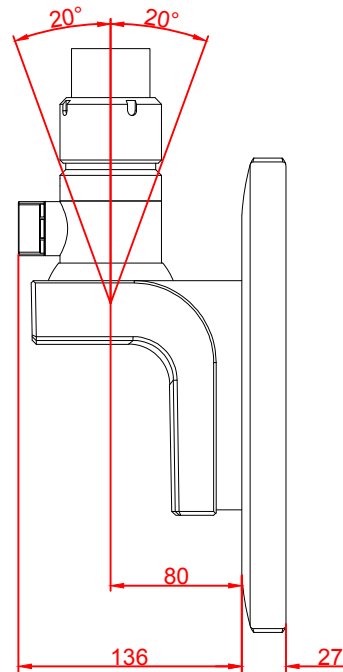

front view

left view

rear view

top view

CP3918-0010-M750

main dimensions and
fixing points

dimensions in mm