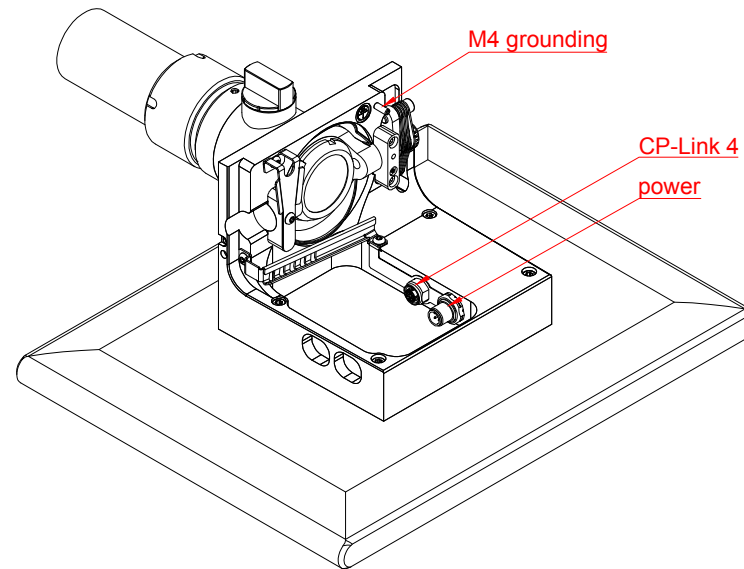

front view

left view

rear view

top view

CP3918-0010-M750

main dimensions and
fixing points

dimensions in mm