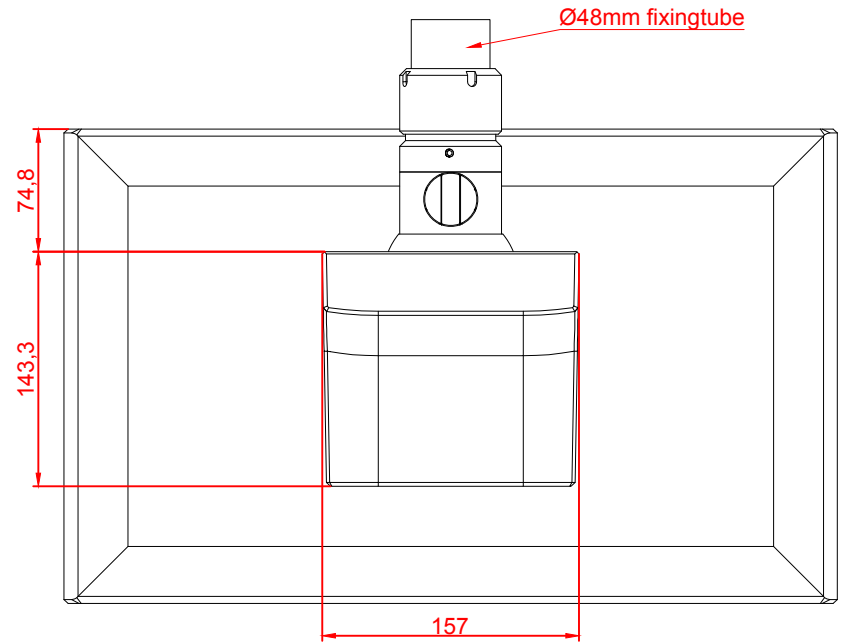

front view

left view

rear view

top view

CP3918-0010-M750

main dimensions and
fixing points

dimensions in mm