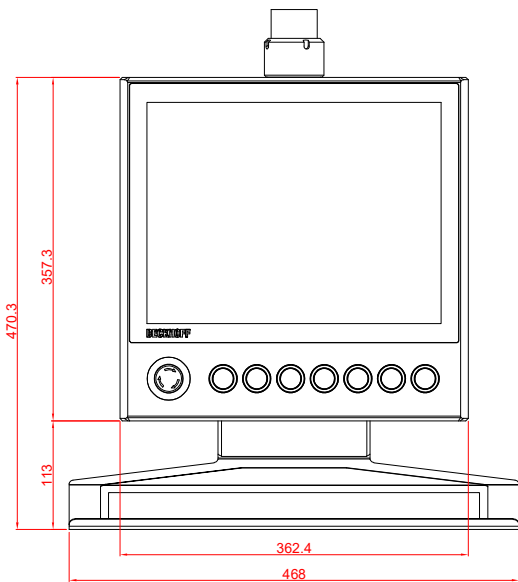

CP3915-0000
with
C9900-G023
C9900-M752
C9900-M406

main dimensions and
fixing points

dimensions in mm

front view

side view

rear view

top view