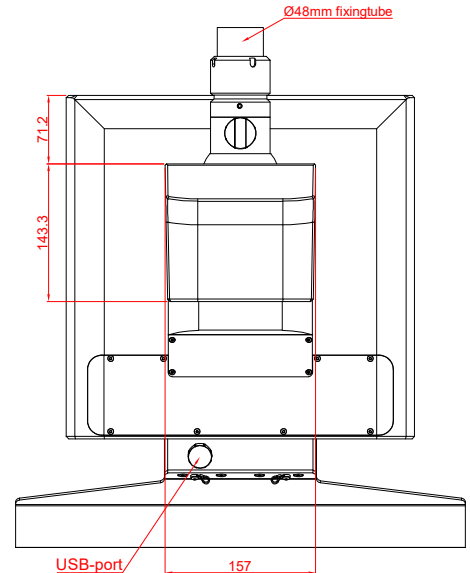

CP3915-0000
with
C9900-G023
C9900-M752
C9900-M406

main dimensions and
fixing points

dimensions in mm

front view

side view

rear view

top view