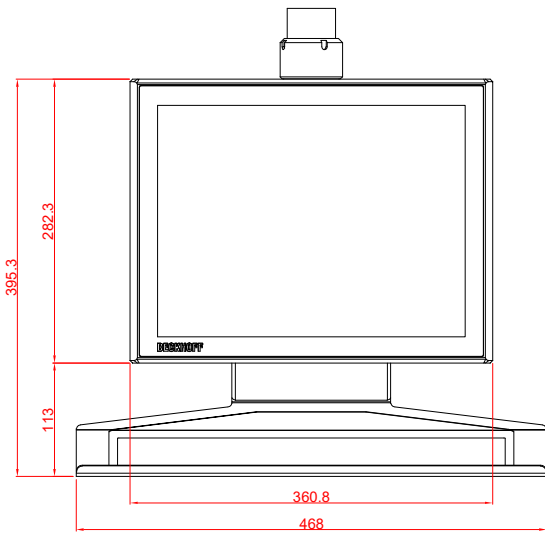

CP3915-0000
with
C9900-M750
C9900-E274
C9900-M406

main dimensions and
fixing points

dimensions in mm

front view

side view

rear view

top view