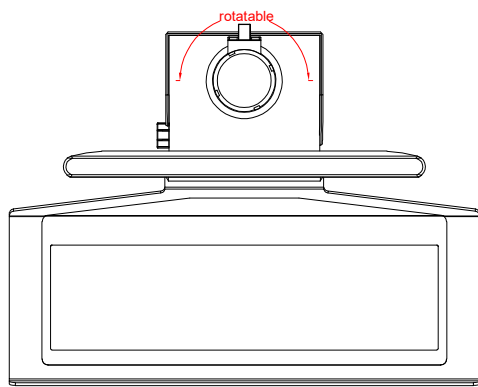

CP3915-0000
with
C9900-M750
C9900-E274
C9900-M406

main dimensions and
fixing points

dimensions in mm

front view

side view

rear view

top view