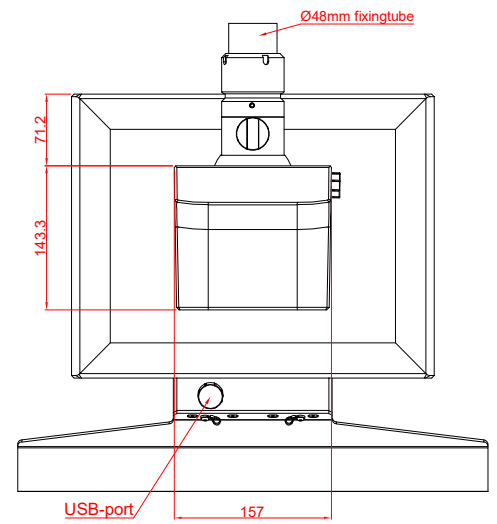

CP3915-0000
with
C9900-M750
C9900-E274
C9900-M406

main dimensions and
fixing points

dimensions in mm

front view

side view

rear view

top view