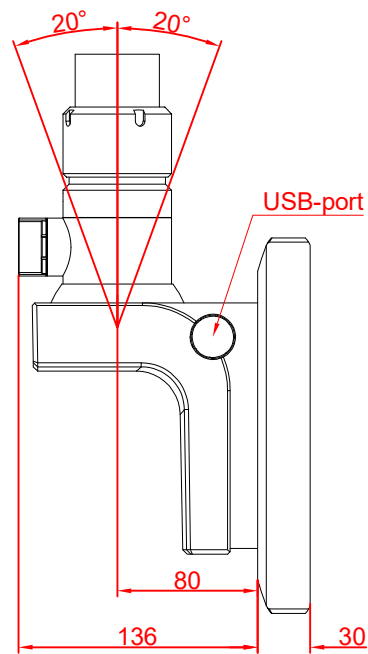

front view

side view

rear view

top view

CP3913-0010-M750-E274

main dimensions and
fixing points

dimensions in mm