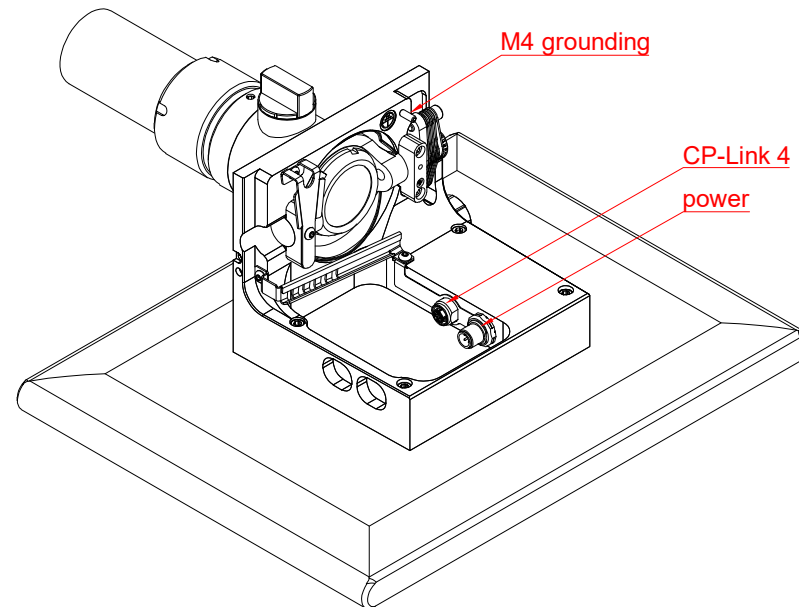

front view

side view

rear view

top view

CP3913-0010-M750-E274

main dimensions and
fixing points

dimensions in mm