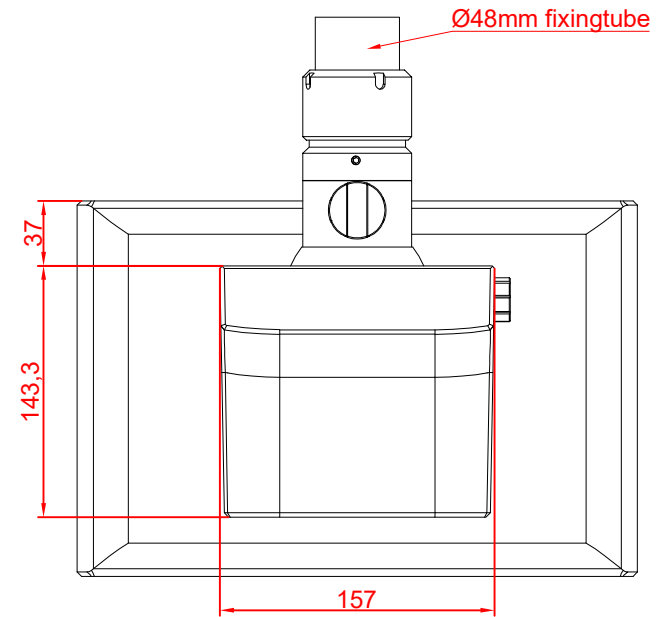

front view

side view

rear view

top view

CP3913-0010-M750-E274

main dimensions and
fixing points

dimensions in mm