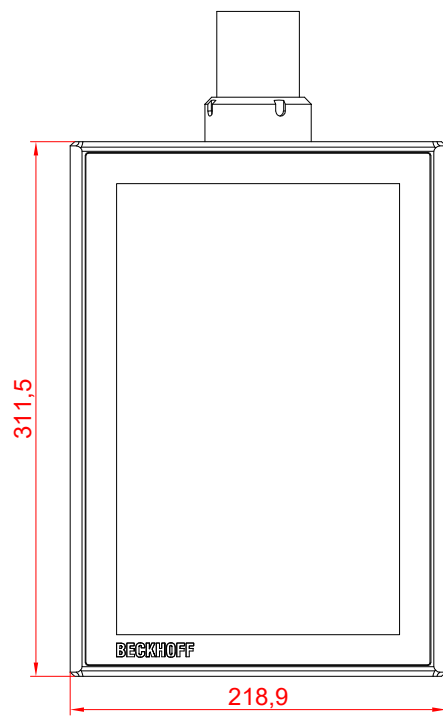

CP3913-0000
with
C9900-M575
C9900-M750
C9900-E274

main dimensions and
fixing points

dimensions in mm

front view

side view

rear view

top view