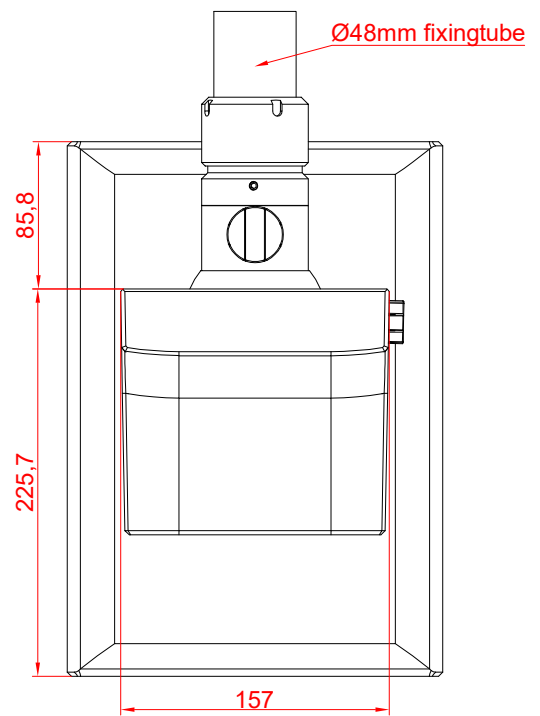

CP3913-0000
with
C9900-M575
C9900-M750
C9900-E274

main dimensions and
fixing points

dimensions in mm

front view

side view

rear view

top view