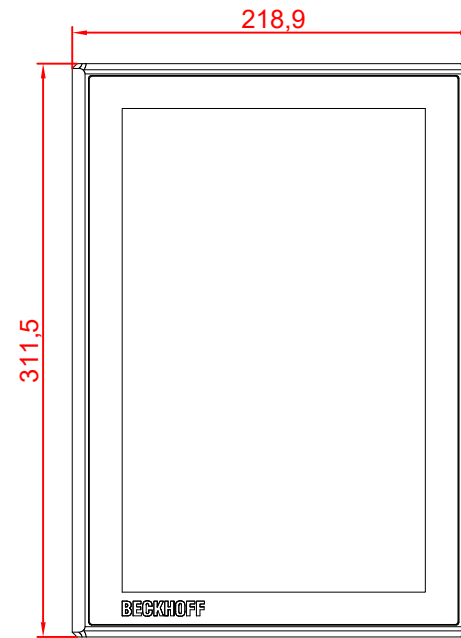

CP3913-M575

main dimensions and
fixing points

dimensions in mm

bottom view

rear view

side view

front view