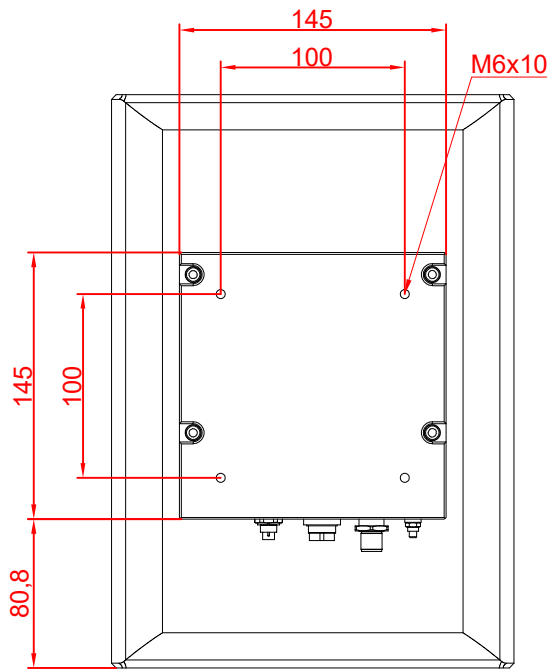

CP3913-M575

main dimensions and
fixing points

dimensions in mm

bottom view

rear view

side view

front view