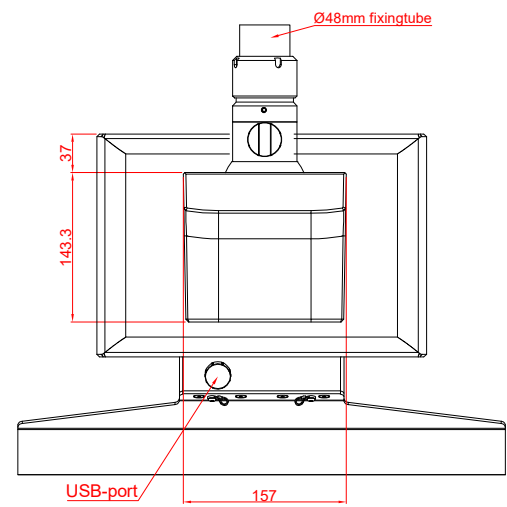

CP3913-0000
with
C9900-M750
C9900-M406

main dimensions and
fixing points

dimensions in mm

front view

side view

rear view

top view