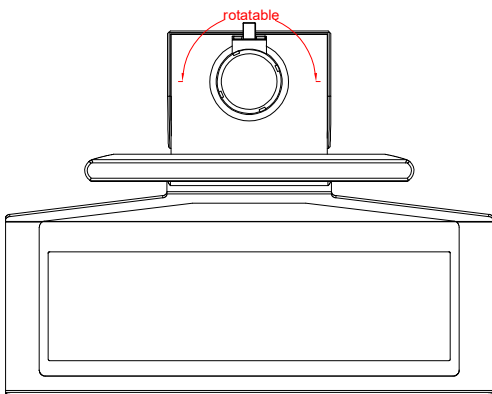

CP3913-0000
with
C9900-M750
C9900-M406

main dimensions and
fixing points

dimensions in mm

front view

side view

rear view

top view