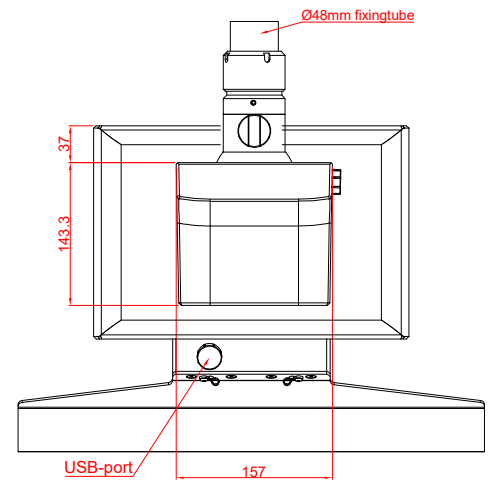

CP3913-0000
with
C9900-M750
C9900-E274
C9900-M406

main dimensions and
fixing points

dimensions in mm

front view

side view

rear view

top view