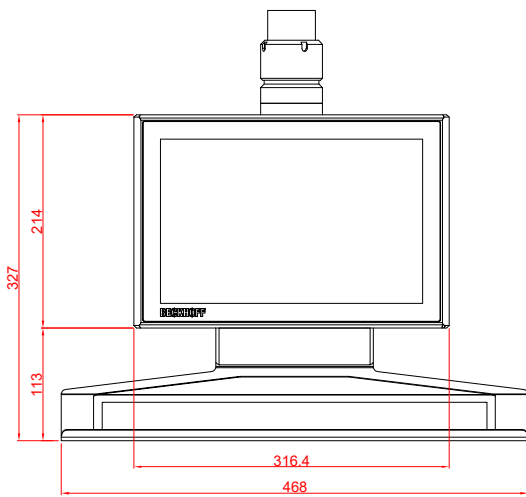

CP3913-0000
with
C9900-M750
C9900-E274
C9900-M406

main dimensions and
fixing points

dimensions in mm

front view

side view

rear view

top view