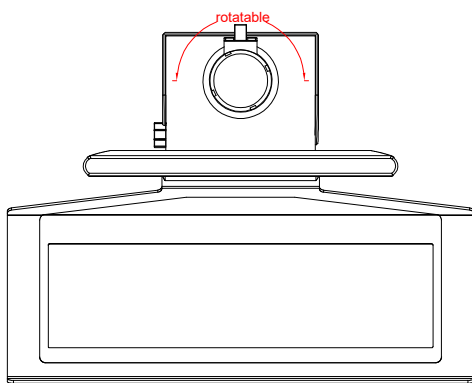

CP3913-0000
with
C9900-M750
C9900-E274
C9900-M406

main dimensions and
fixing points

dimensions in mm

front view

side view

rear view

top view