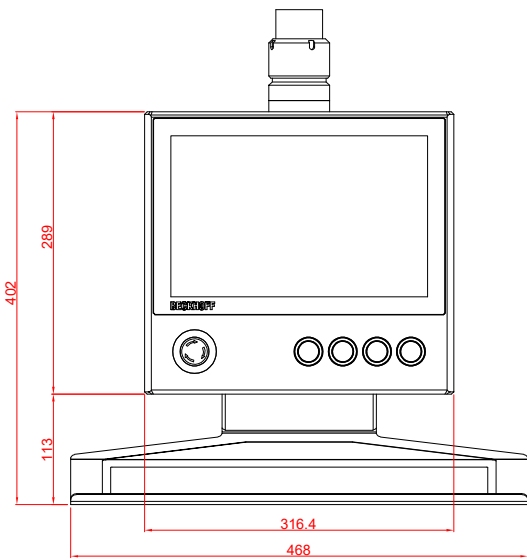

CP3913-0000
with
C9900-G029
C9900-M752
C9900-E274
C9900-M406

main dimensions and
fixing points

dimensions in mm

front view

side view

rear view

top view