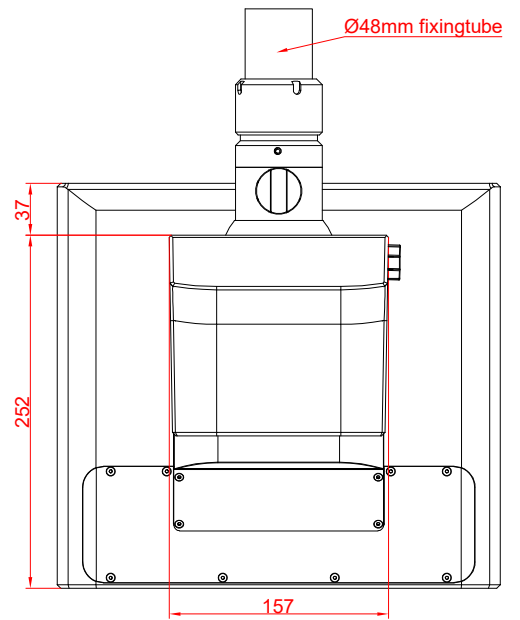

CP3913-0000
with
C9900-G029
C9900-M752
C9900-E274

main dimensions and
fixing points

dimensions in mm

front view

side view

rear view

top view