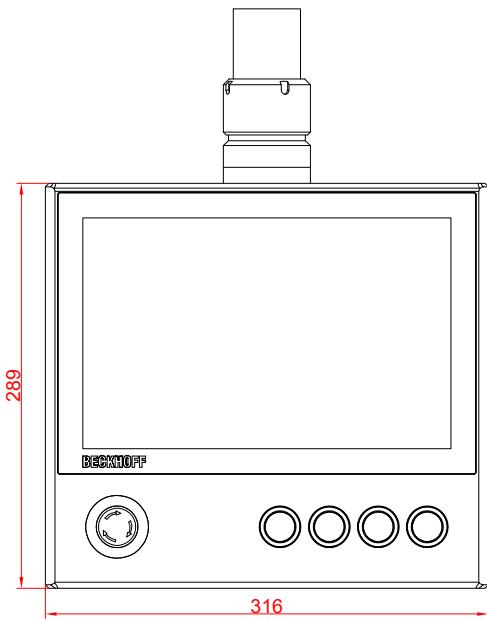

CP3913-0000
with
C9900-G029
C9900-M752
C9900-E274

main dimensions and
fixing points

dimensions in mm

front view

side view

rear view

top view