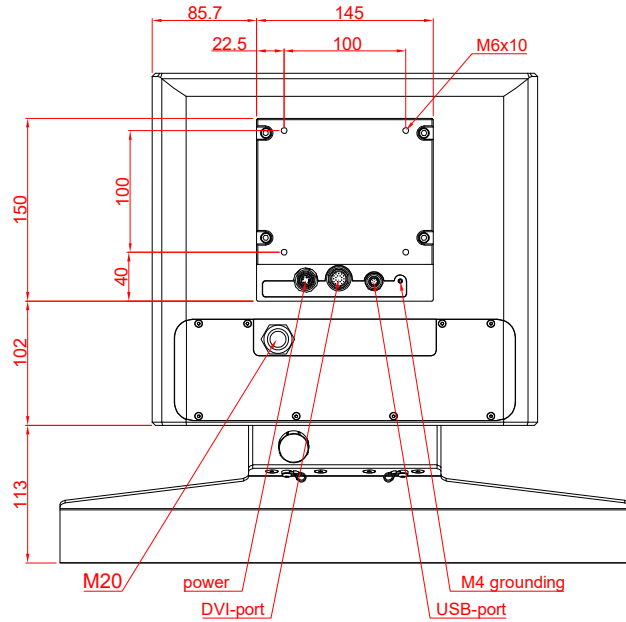

CP3913-0000
with
C9900-G029
C9900-M390
C9900-M406

main dimensions and
fixing points

dimensions in mm

bottom view

rear view

side view

front view