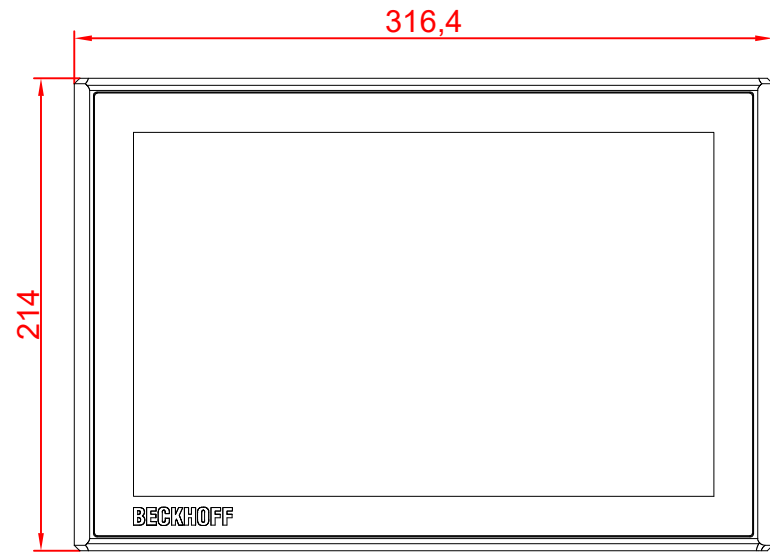

CP3913-0000

main dimensions and
fixing points

dimensions in mm

bottom view

rear view

side view

front view