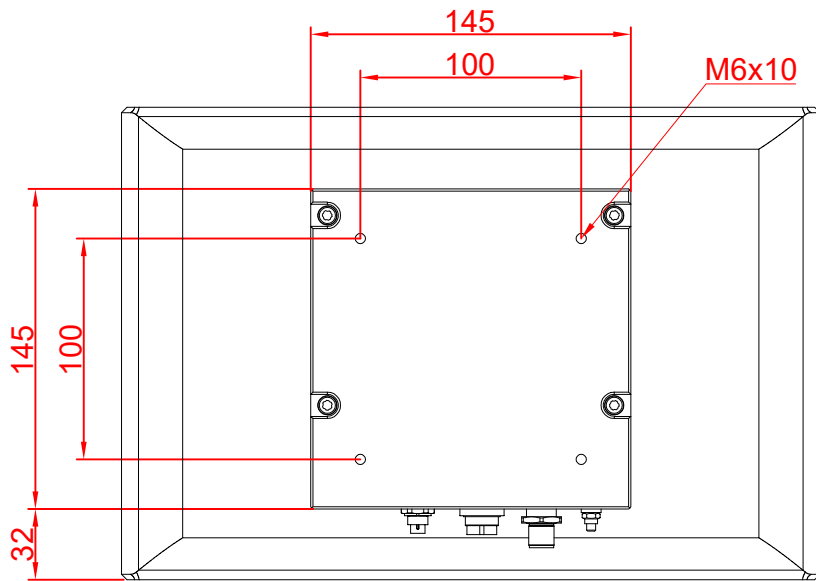

CP3913-0000

main dimensions and
fixing points

dimensions in mm

bottom view

rear view

side view

front view