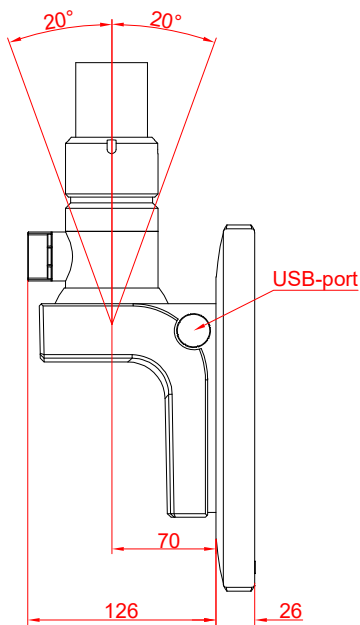

CP3912-0000  
with  
C9900-M750  
C9900-E274

main dimensions and  
fixing points

dimensions in mm

front view

side view

rear view

top view