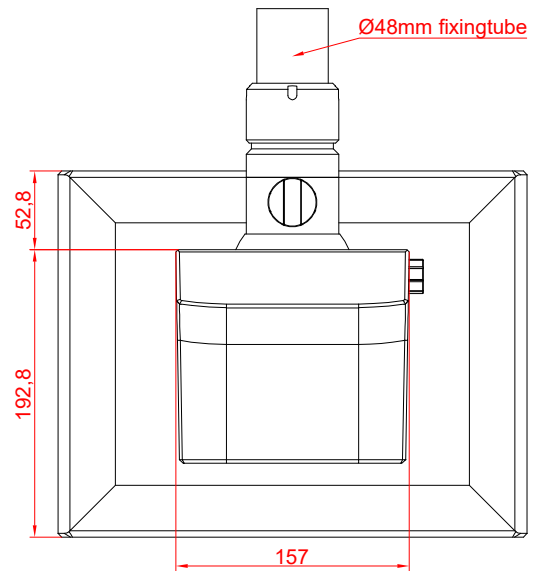

CP3912-0000  
with  
C9900-M750  
C9900-E274

main dimensions and  
fixing points

dimensions in mm

front view

side view

rear view

top view