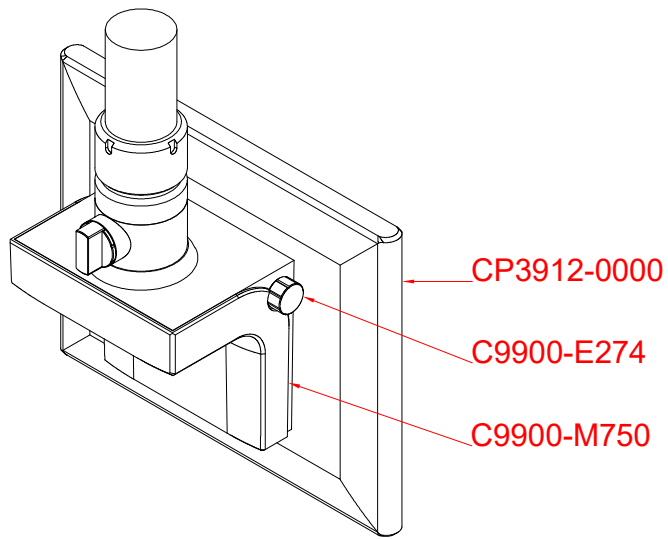

CP3912-0000  
with  
C9900-M750  
C9900-E274

main dimensions and  
fixing points

dimensions in mm

front view

side view

rear view

top view