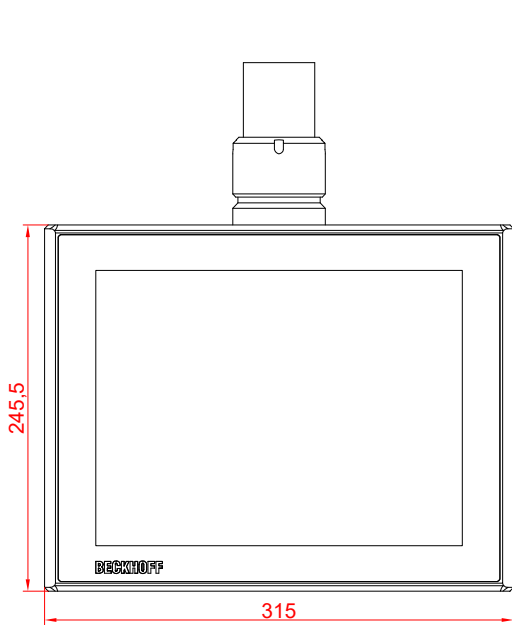

CP3912-0000  
with  
C9900-M750  
C9900-E274

main dimensions and  
fixing points

dimensions in mm

front view

side view

rear view

top view