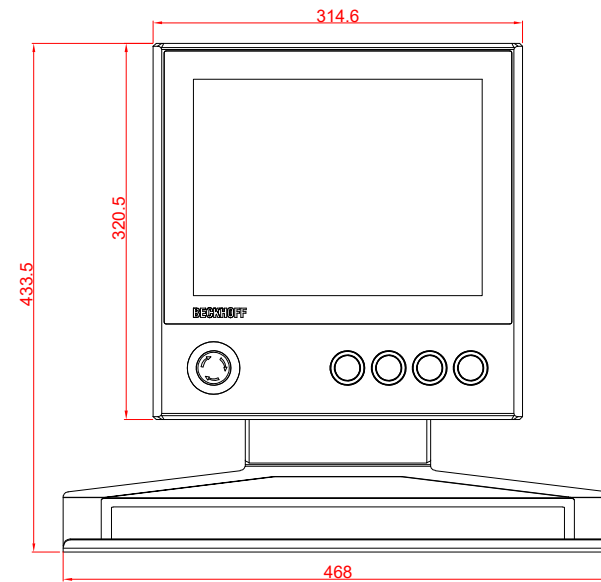

CP3912-0000
with
C9900-G022
C9900-M406

main dimensions and
fixing points

dimensions in mm

bottom view

rear view

side view

front view