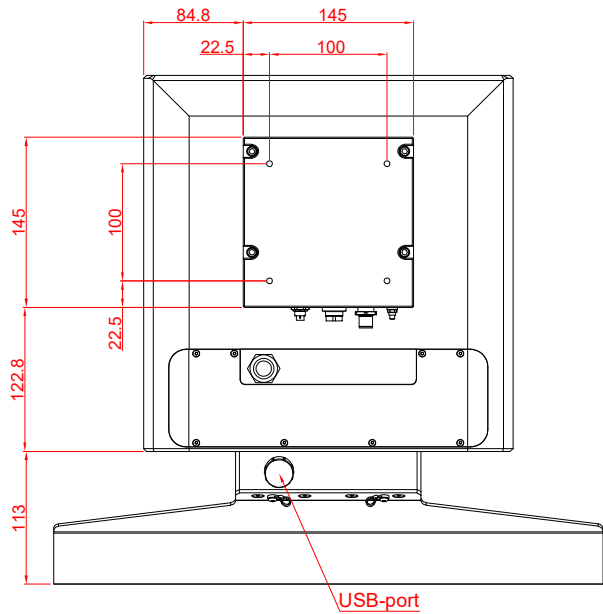

CP3912-0000
with
C9900-G022
C9900-M406

main dimensions and
fixing points

dimensions in mm

bottom view

rear view

side view

front view