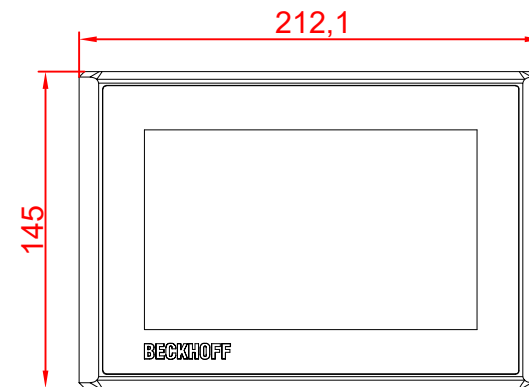

CP3907-0010
with
C9900-E274

main dimensions and
fixing points

dimensions in mm

bottom view

rear view

side view

front view