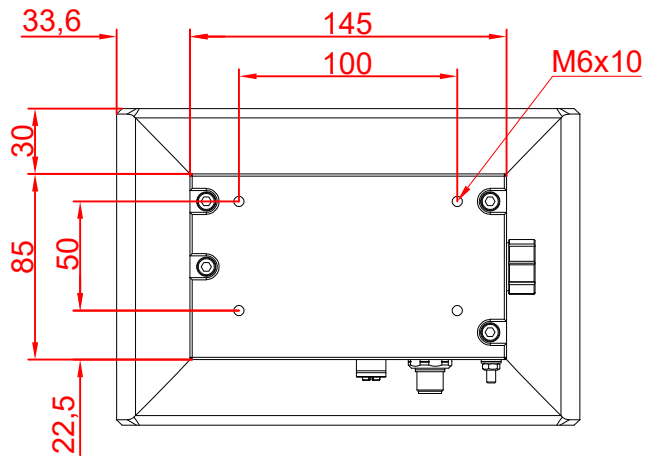

CP3907-0010
with
C9900-E274

main dimensions and
fixing points

dimensions in mm

bottom view

rear view

side view

front view