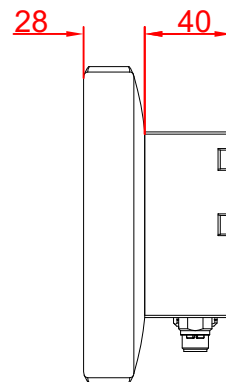

CP3907-0010
with
C9900-E274

main dimensions and
fixing points

dimensions in mm

bottom view

rear view

side view

front view