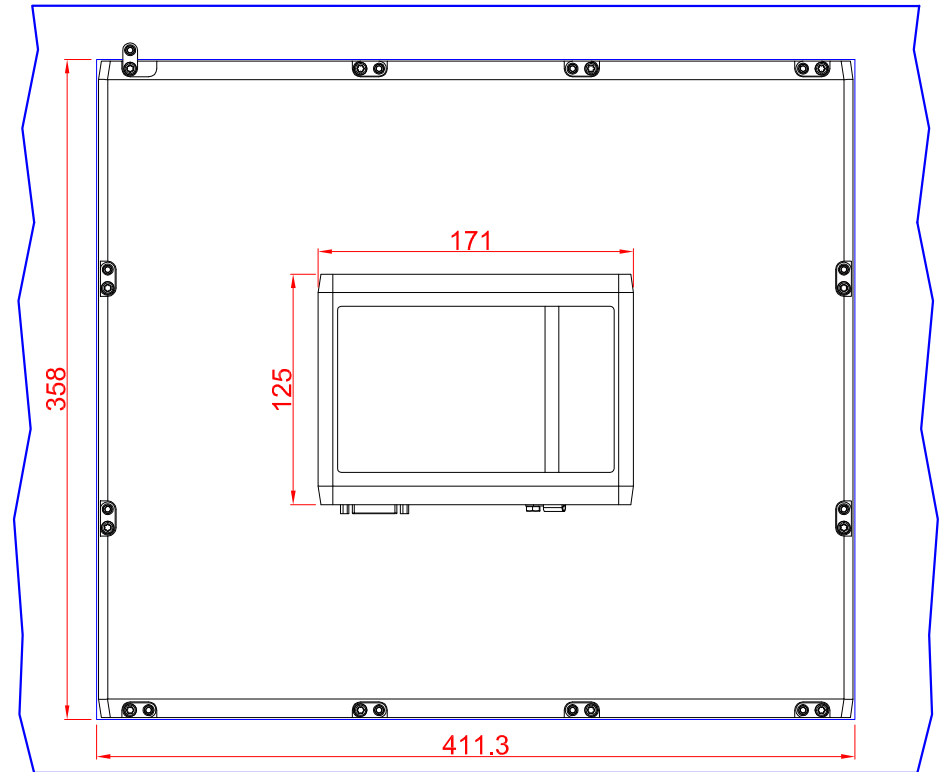

CP2919 Landscape
main dimensions and
fixing points

dimensions in mm

front view

left view

bottom view

cut out dimensions: 358mm x 411,3mm

rear view