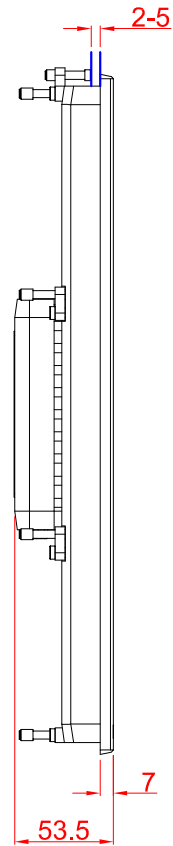

CP2919 Landscape
main dimensions and
fixing points

dimensions in mm

front view

left view

bottom view

cut out dimensions: 358mm x 411,3mm

rear view