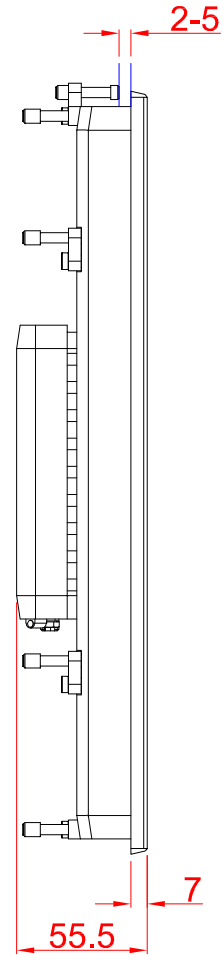

CP2911-M575

main dimensions and
fixing points

dimensions in mm

bottom view

front view

left view

cut out dimensions: 313,5mm x 185mm

rear view