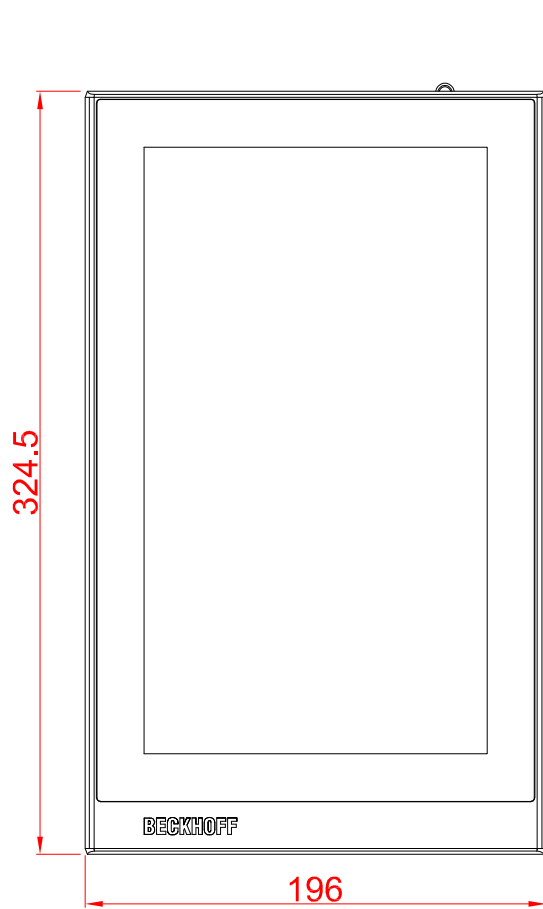

CP2911-M575

main dimensions and
fixing points

dimensions in mm

bottom view

front view

left view

cut out dimensions: 313,5mm x 185mm

rear view