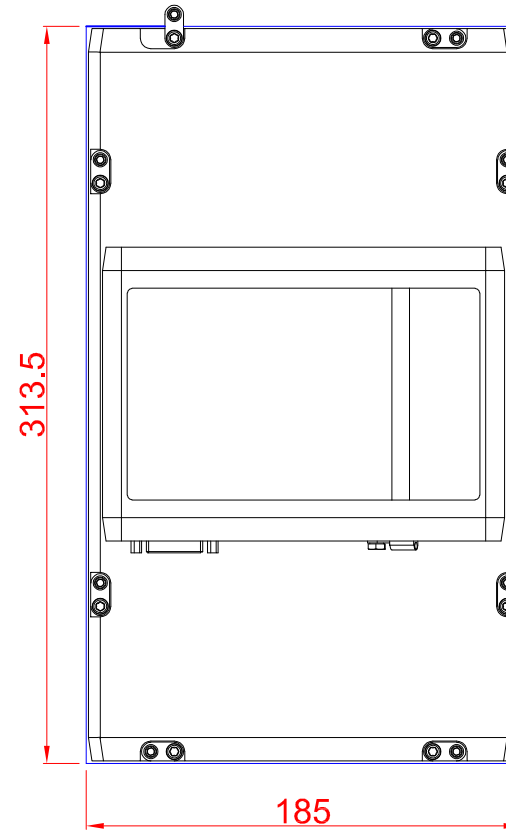

CP2911-M575

main dimensions and
fixing points

dimensions in mm

bottom view

front view

left view

cut out dimensions: 313,5mm x 185mm

rear view