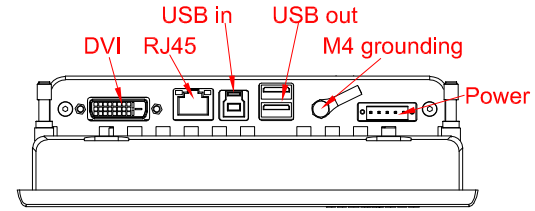

CP2911-M575

main dimensions and
fixing points

dimensions in mm

bottom view

front view

left view

cut out dimensions: 313,5mm x 185mm

rear view