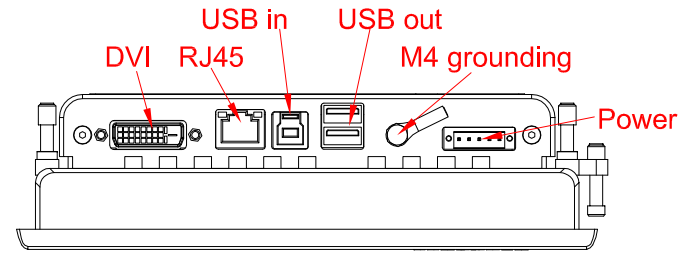

CP2907

main dimensions and fixing points

dimensions in mm

front view

left view

bottom view

cut out dimensions: 147mm x 189,5mm

rear view