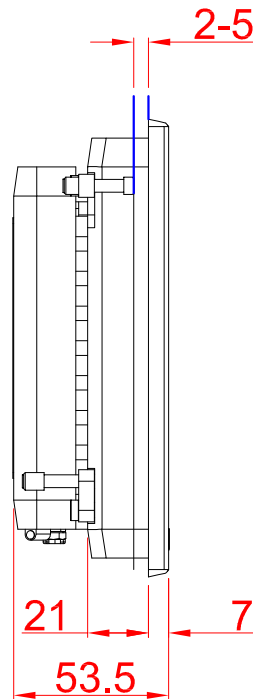

CP2907

main dimensions and fixing points

dimensions in mm

front view

left view

bottom view

cut out dimensions: 147mm x 189,5mm

rear view