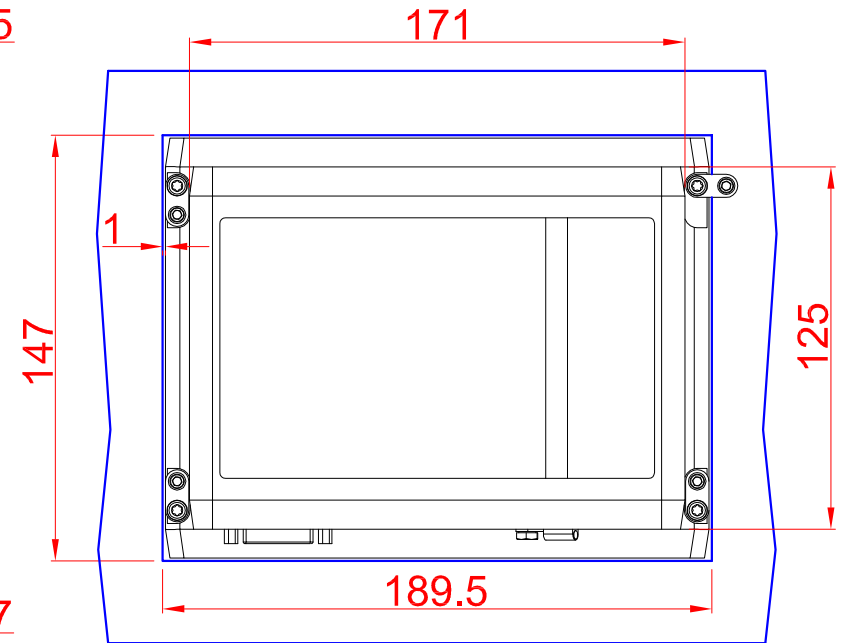

CP2907

main dimensions and fixing points

dimensions in mm

front view

left view

bottom view

cut out dimensions: 147mm x 189,5mm

rear view