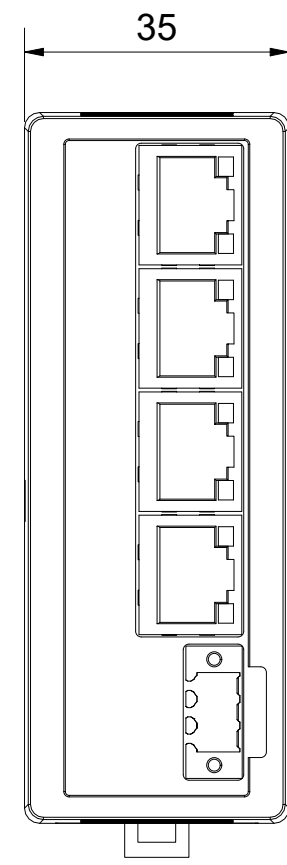

Copyright reserved to ISO 16016
 The property and copyright of this drawing remains the company Beckhoff Automation GmbH & Co. KG.
 It is entrusted to you as the recipient for personal use only. Without a written permission from Beckhoff Automation GmbH & Co. KG
 this may not be copied and reproduced, or sent and made accessible to third parties, especially competitors.
 Doing so is obliged to pay compensation.

Bezeichnung / description Infrastruktur 35mm 4xRJ45 <i>Infrastructure 35mm 4xRJ45</i>							Abteilungskennzeichen / depart ID I/O	
							Dokumentnummer / document number 0000018473	
BECKHOFF	ISO 128 	Maßeinheit dimension mm	Maßstab scale 1 : 1	Blattgröße sheet size A3	Blatt sheet 1 / 1	Revision -	Projektbezeichnung project name	Datum date 17.05.2024