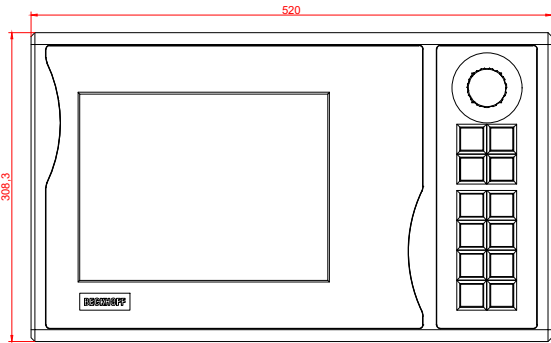

CP7721-0000, CP7721-0001
with
C9900-E808
C9900-M405

connection-console (by customer)
Rittal CP6206.490
Rittal CP6508.020

main dimensions and fixing points

front view

side view

rear view

mounting arm adapter from top

rear view

mounting arm adapter from bottom