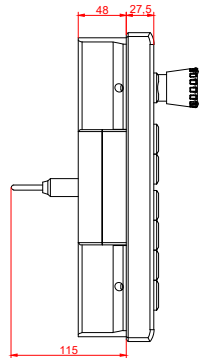

CP7721-0000, CP7721-0001
with
C9900-E808
C9900-M405

connection-console (by customer)
Rittal CP6206.490
Rittal CP6508.020

main dimensions and fixing points

front view

side view

rear view

mounting arm adapter from top

rear view

mounting arm adapter from bottom