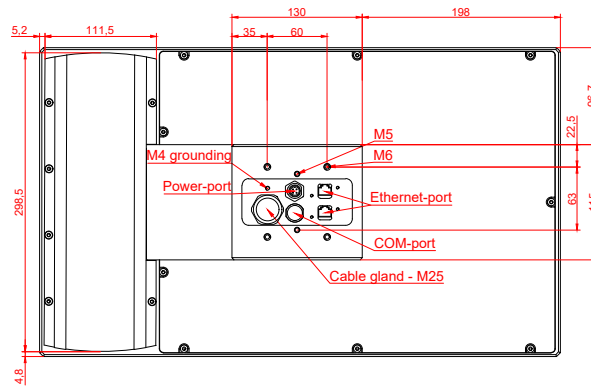

CP7721-0000, CP7721-0001
with
C9900-E808
C9900-M405

connection-console (by customer)
Rittal CP6206.490
Rittal CP6508.020

main dimensions and fixing points

front view

side view

rear view

mounting arm adapter from top

rear view

mounting arm adapter from bottom