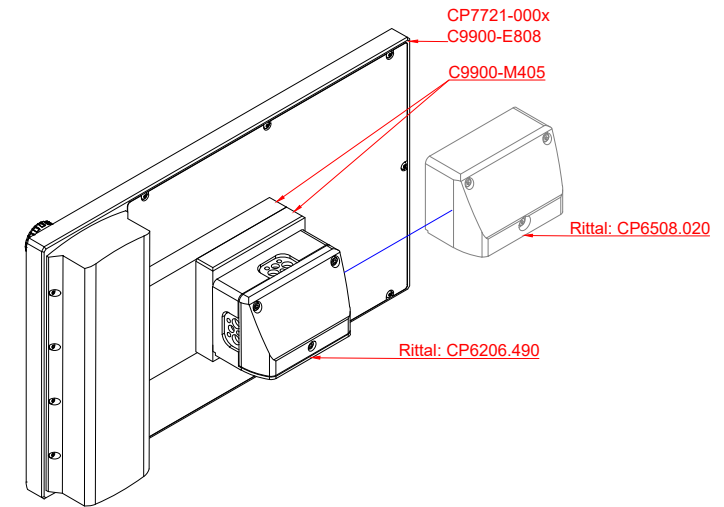

CP7721-0000, CP7721-0001
with
C9900-E808
C9900-M405

connection-console (by customer)
Rittal CP6206.490
Rittal CP6508.020

main dimensions and fixing points

front view

side view

rear view

mounting arm adapter from top

rear view

mounting arm adapter from bottom