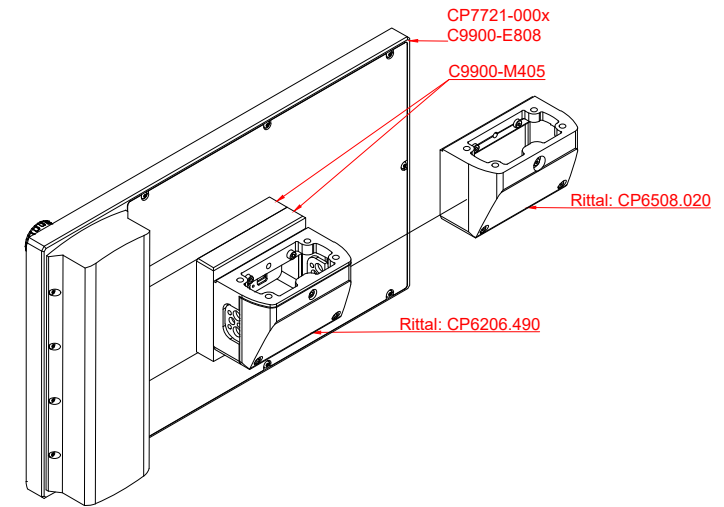

CP7721-0000, CP7721-0001
with
C9900-E808
C9900-M405

connection-console (by customer)
Rittal CP6206.490
Rittal CP6508.020

main dimensions and fixing points

front view

side view

rear view

mounting arm adapter from top

rear view

mounting arm adapter from bottom