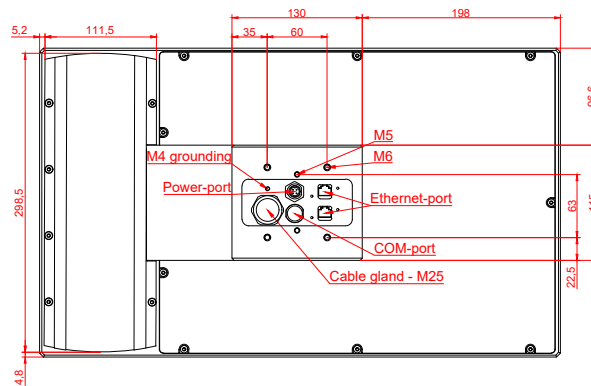

CP7721-0000, CP7721-0001
with
C9900-E808
C9900-M405

connection-console (by customer)
Rittal CP6206.490
Rittal CP6508.020

main dimensions and fixing points

front view

side view

rear view

mounting arm adapter from top

rear view

mounting arm adapter from bottom