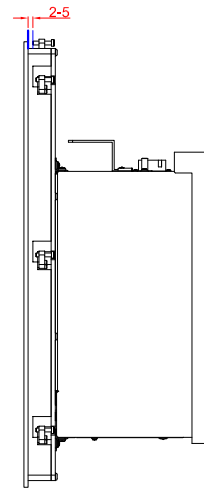

CP6542 - D102/D118

main dimensions and
fixing points

dimensions in mm

cut out dimensions: 446mm x 437,5mm

CD/DVD or mult DVD

rear view

left view

front view

top view