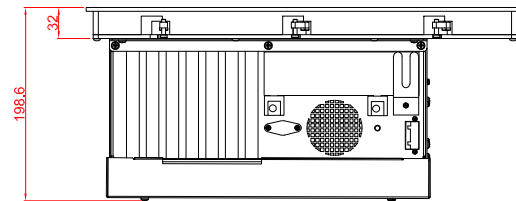

CP6542 - D102/D118

main dimensions and
fixing points

dimensions in mm

cut out dimensions: 446mm x 437,5mm

CD/DVD or mult DVD

rear view

left view

front view

top view