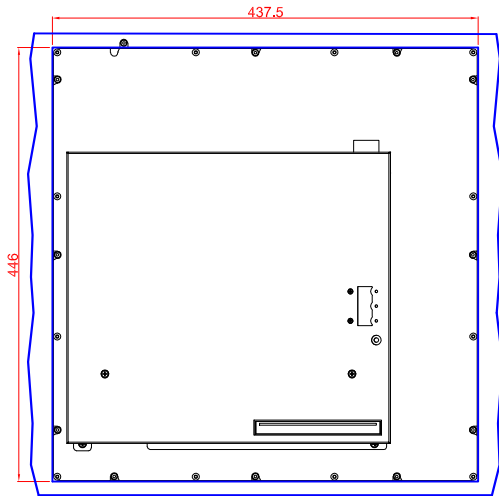

CP6542 - D102/D118

main dimensions and
fixing points

dimensions in mm

cut out dimensions: 446mm x 437,5mm

CD/DVD or mult DVD

rear view

left view

front view

top view