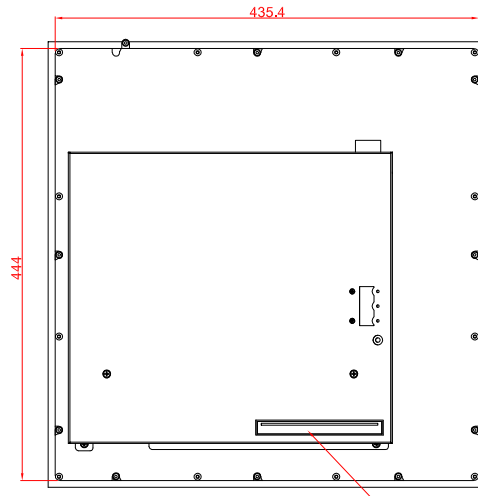

CP6542 - D102/D118

main dimensions and
fixing points

dimensions in mm

cut out dimensions: 446mm x 437,5mm

CD/DVD or mult DVD

rear view

left view

front view

top view