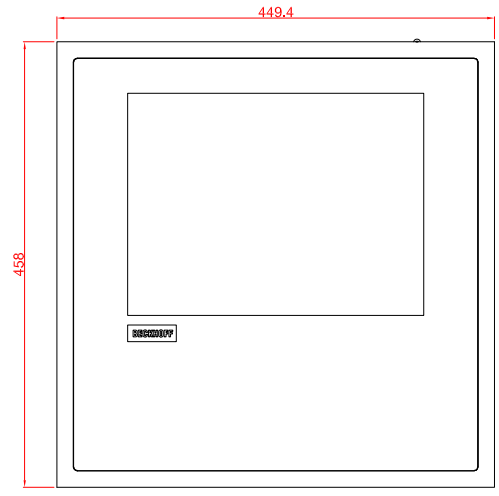

CP6542 - D102/D118

main dimensions and
fixing points

dimensions in mm

cut out dimensions: 446mm x 437,5mm

CD/DVD or mult DVD

rear view

left view

front view

top view