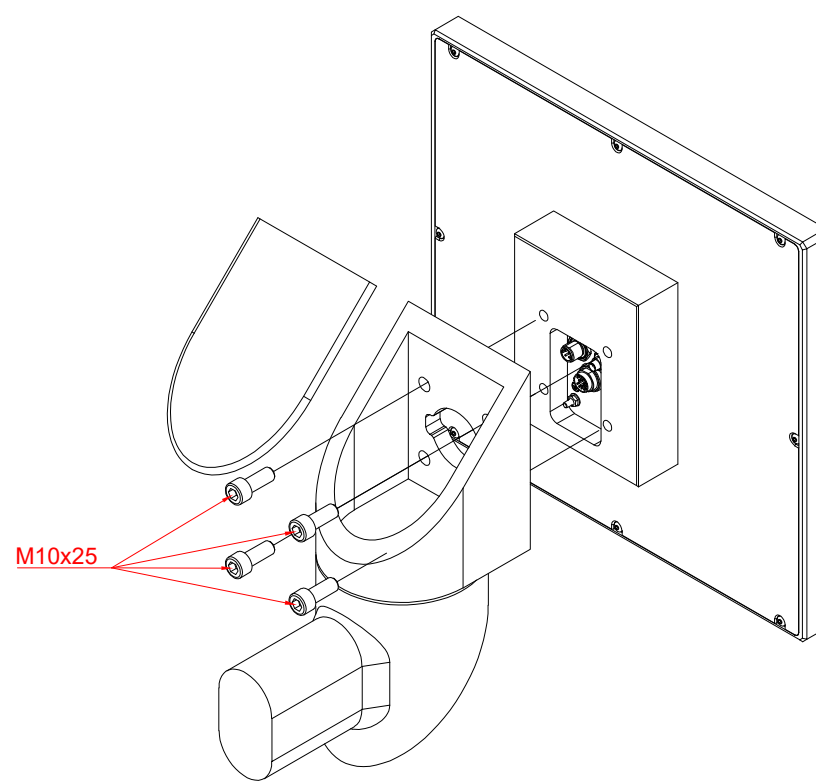

CP7801-0020-M220

mounting arm adapter for:
Rittal CP6521.000

main dimensions and
fixing points

dimensions in mm

rear view

side view

front view