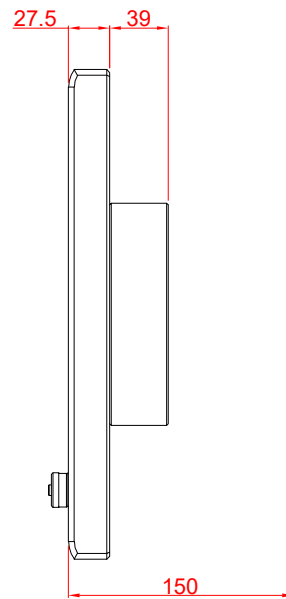

CP7801-0020-M220

mounting arm adapter for:
Rittal CP6521.000

main dimensions and
fixing points

dimensions in mm

rear view

side view

front view