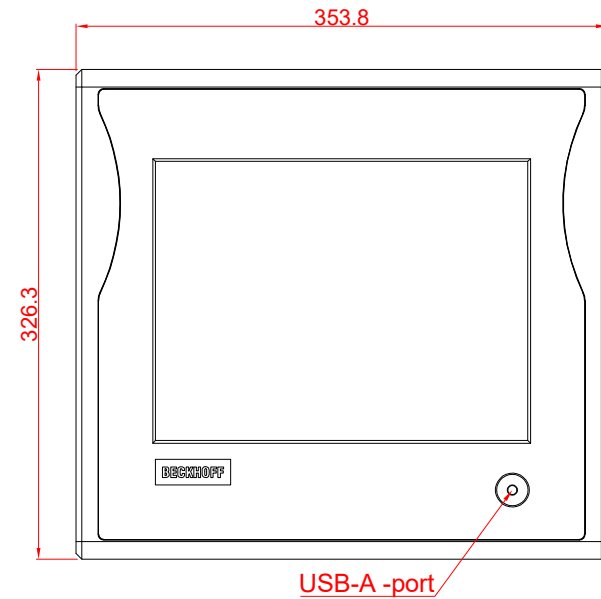

CP7801-0020-M220

mounting arm adapter for:
Rittal CP6521.000

main dimensions and
fixing points

dimensions in mm

rear view

side view

front view