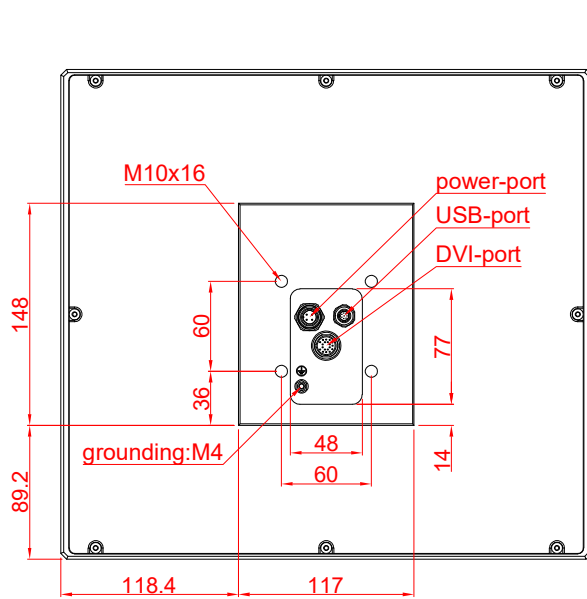

CP7801-0020-M220

mounting arm adapter for:
Rittal CP6521.000

main dimensions and
fixing points

dimensions in mm

rear view

side view

front view