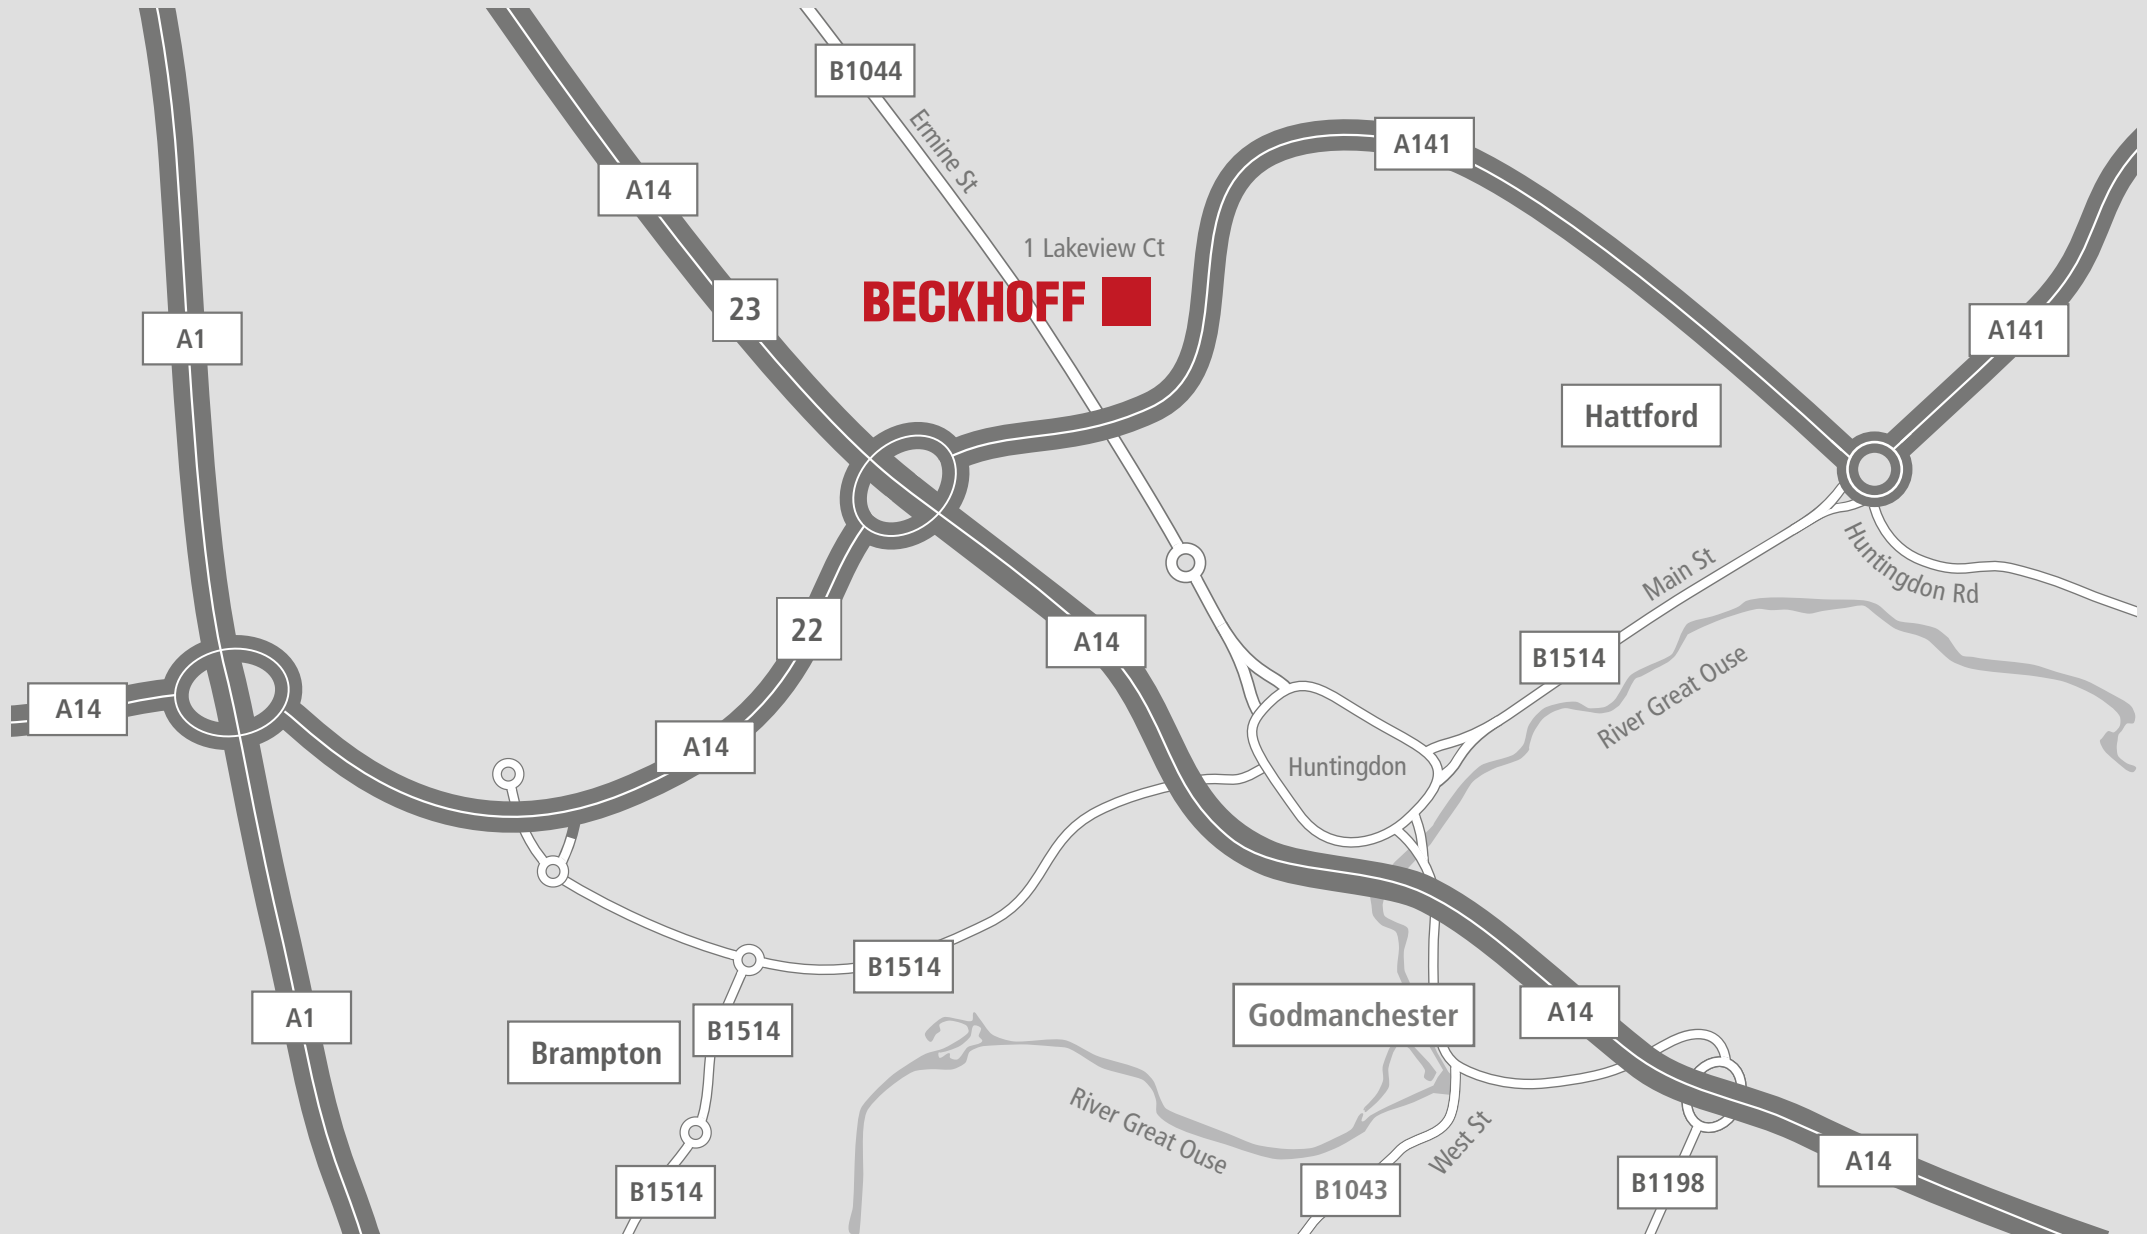

BECKHOFF New Automation Technology

Beckhoff Technology Centre
1 Lakeview Court
Ermine Business Park
Huntingdon
Cambridgeshire
PE29 6UA

BECKHOFF New Automation Technology

Beckhoff Technology Centre
1 Lakeview Court
Ermine Business Park
Huntingdon
Cambridgeshire
PE29 6UA