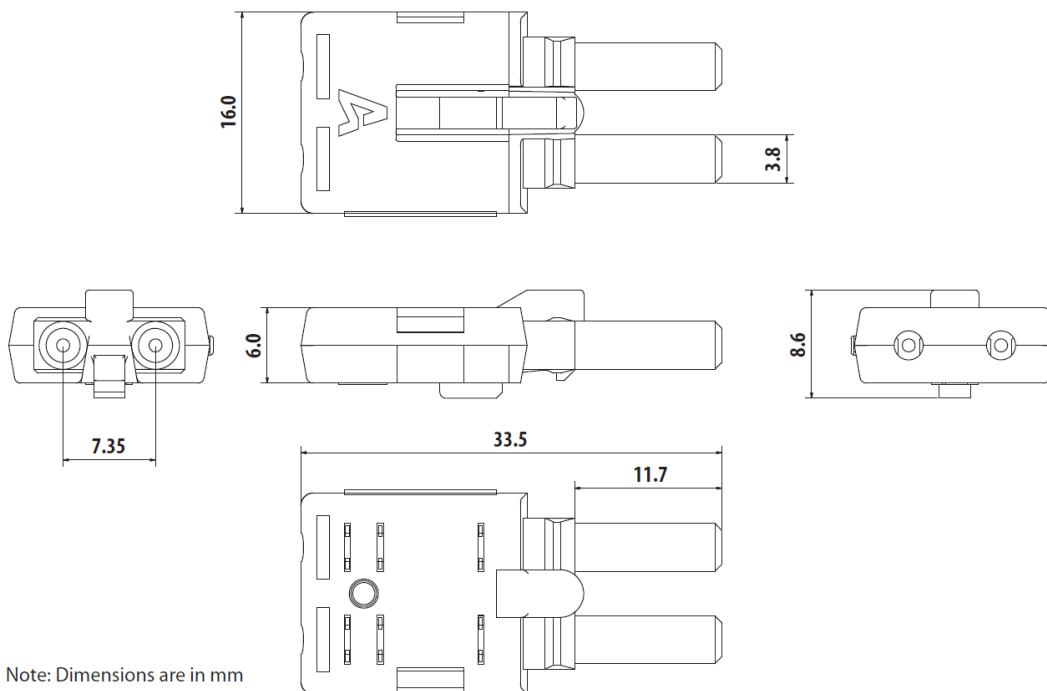

Package Dimensions

ZS1090-0008 | 10 x connector; 1 x polishing set

Ordering information	Description
ZS1090-0008	10 x connector; 1 x polishing set (sanding gauge, polishing paper)