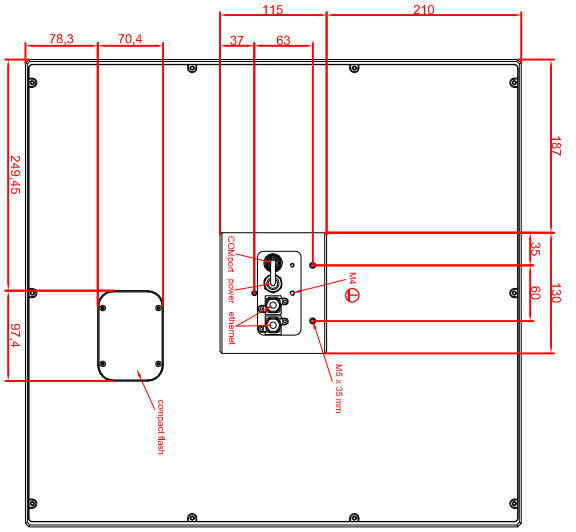

front view

left view

rear view

CP7733-0001-M435
 connection-console
 Ritral CP6508.020
 Ritral CP6501.170
 main dimensions and
 fixing points