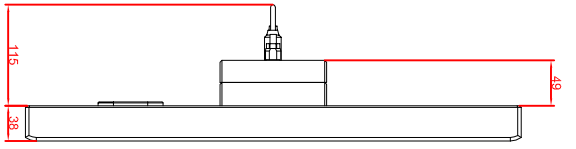

front view

left view

rear view

CP7733-0001-M435
 connection-console
 Ritral CP6508.020
 Ritral CP6501.170
 main dimensions and
 fixing points