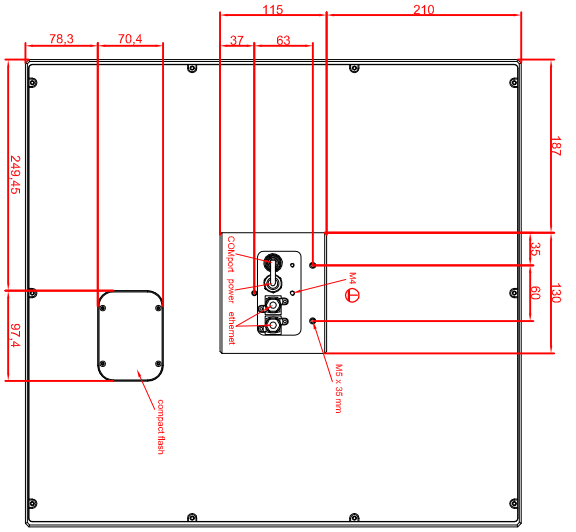

front view

left view

rear view

CP7733-0000-M435
 connection-console
 Ritral CP6508.020
 Ritral CP6501.170
 main dimensions and
 fixing points