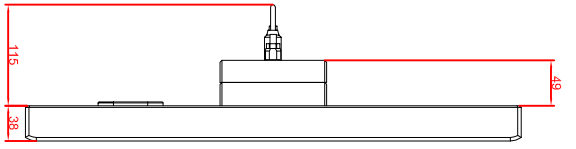

front view

left view

rear view

CP7733-0000-M435
 connection-console
 Ritral CP6508.020
 Ritral CP6501.170
 main dimensions and
 fixing points