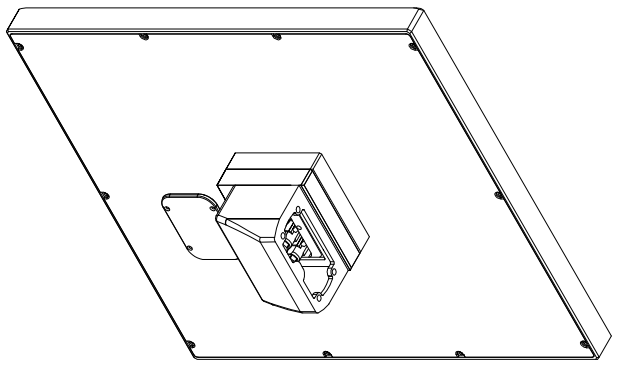

front view

left view

rear view

CP7733-0000-M435
 connection-console
 Ritral CP6508.020
 Ritral CP6501.170
 main dimensions and
 fixing points