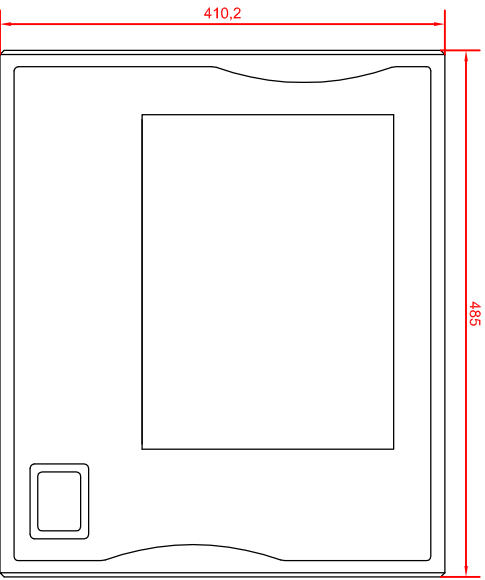

front view

left view

rear view

CP7732-0002-M435  
 connection-console  
 Rittal CP6508.020  
 Rittal CP6501.170  
 main dimensions and  
 fixing points

front view

left view

rear view