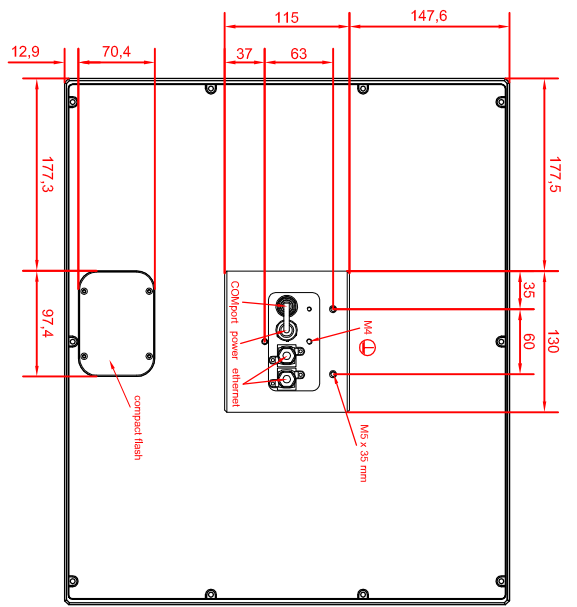

front view

left view

rear view

CP7732-0002-M435  
 connection-console  
 Rittal CP6508.020  
 Rittal CP6501.170  
 main dimensions and  
 fixing points

front view

left view

rear view