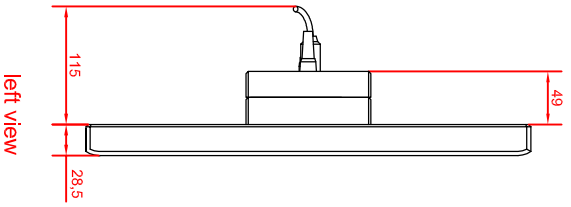

front view

left view

rear view

CP7732-0002-M435  
 connection-console  
 Rittal CP6508.020  
 Rittal CP6501.170  
 main dimensions and  
 fixing points

front view

left view

rear view