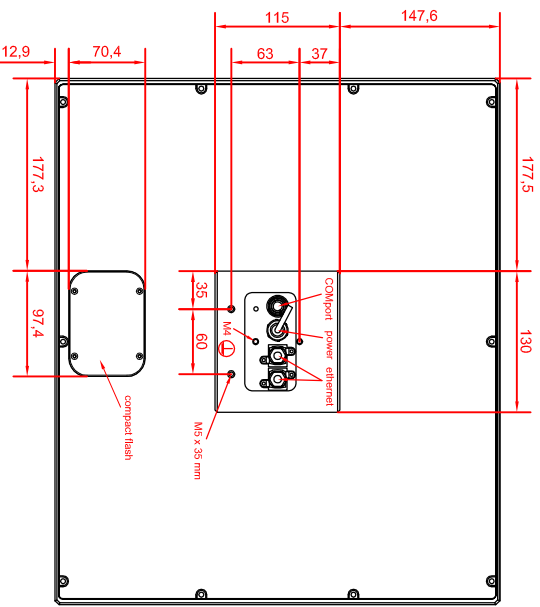

front view

left view

rear view

CP7732-0002-M435  
 connection-console  
 Rittal CP6508.020  
 Rittal CP6501.170  
 main dimensions and  
 fixing points

front view

left view

rear view