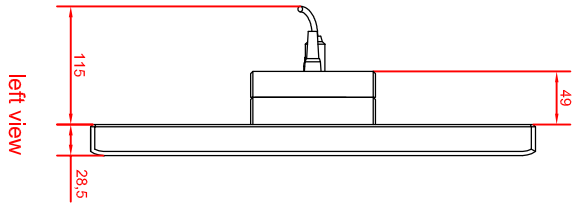

front view

left view

rear view

CP7732-0002-M435  
 connection-console  
 Rittal CP6508.020  
 Rittal CP6501.170  
 main dimensions and  
 fixing points

front view

left view

rear view