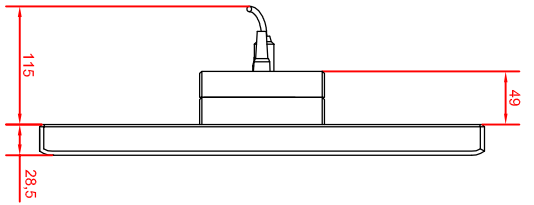

front view

left view

rear view

CP7732-0001-M435
 connection-console
 Rittal CP6508.020
 Rittal CP6501.170
 main dimensions and
 fixing points

front view

left view

rear view