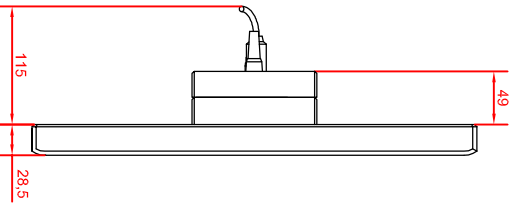

front view

left view

rear view

CP7732-0001-M435
 connection-console
 Rittal CP6508.020
 Rittal CP6501.170
 main dimensions and
 fixing points

front view

left view

rear view