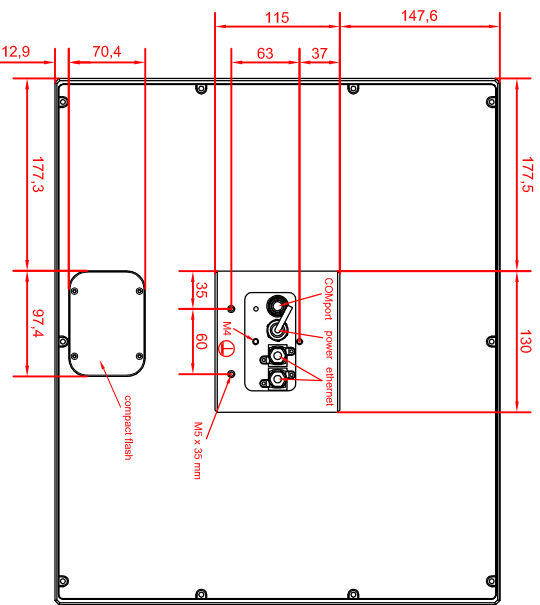

front view

left view

rear view

CP7732-0001-M435
 connection-console
 Rittal CP6508.020
 Rittal CP6501.170
 main dimensions and
 fixing points

front view

left view

rear view