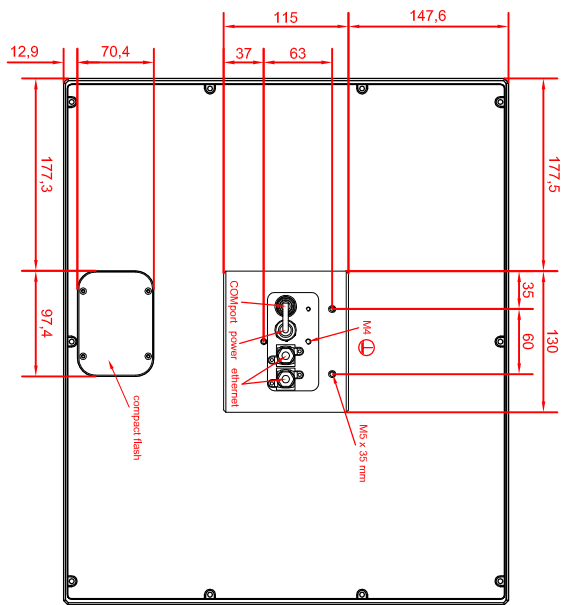

front view

left view

rear view

CP7732-0001-M435
 connection-console
 Rittal CP6508.020
 Rittal CP6501.170
 main dimensions and
 fixing points

front view

left view

rear view