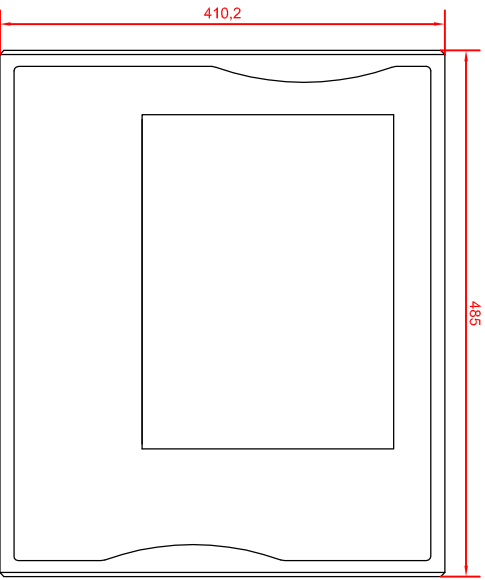

front view

left view

rear view

CP7732-0001-M435
 connection-console
 Rittal CP6508.020
 Rittal CP6501.170
 main dimensions and
 fixing points

front view

left view

rear view