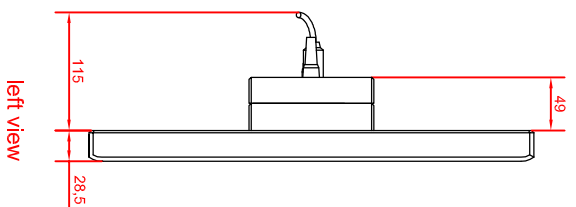

CP7732-0000-M435
 connection-console
 Rittal CP6508.020
 Rittal CP6501.170
 main dimensions and
 fixing points

front view

left view

rear view

front view

left view

rear view