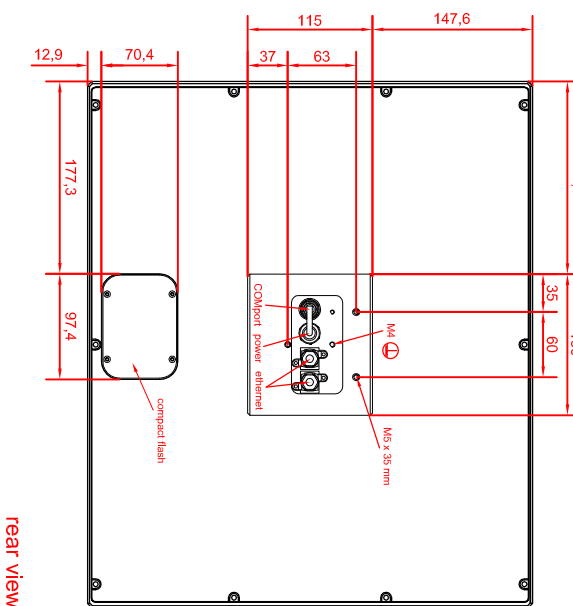

CP7732-0000-M435
 connection-console
 Rittal CP6508.020
 Rittal CP6501.170
 main dimensions and
 fixing points

front view

left view

rear view

front view

left view

rear view