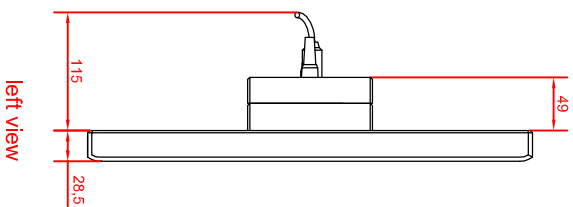

CP7732-0000-M435
 connection-console
 Rittal CP6508.020
 Rittal CP6501.170
 main dimensions and
 fixing points

front view

left view

rear view

front view

left view

rear view