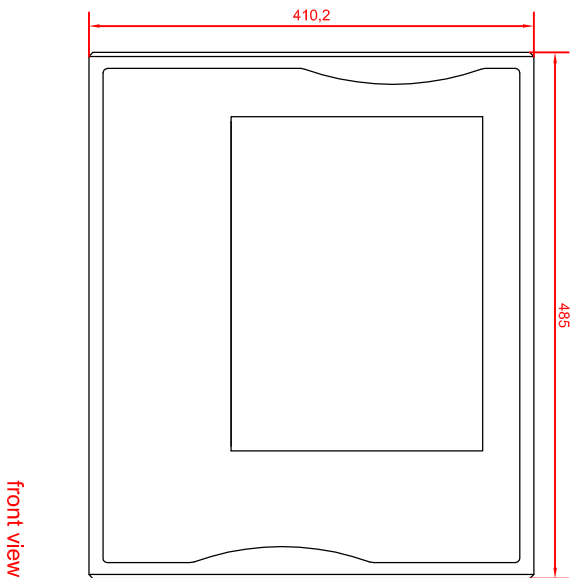

CP7732-0000-M435
 connection-console
 Rittal CP6508.020
 Rittal CP6501.170
 main dimensions and
 fixing points

front view

left view

rear view

front view

left view

rear view