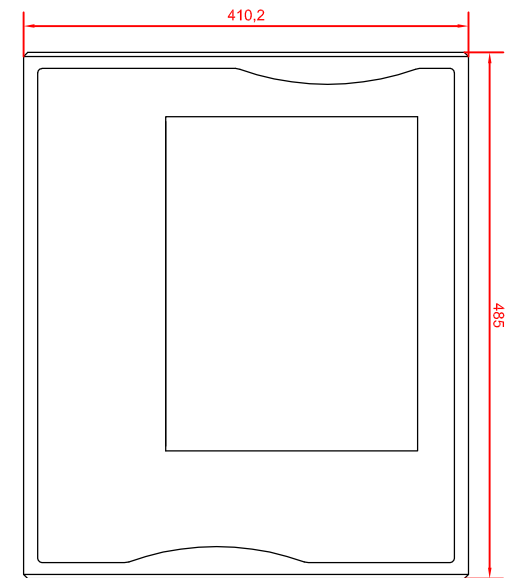

CP7732-0000-M435
 connection-console
 Rittal CP6508.020
 Rittal CP6501.170
 main dimensions and
 fixing points

front view

left view

rear view

front view

left view

rear view