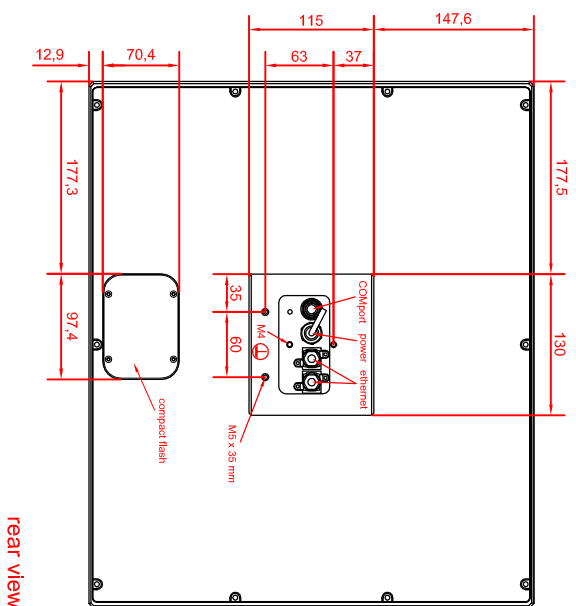

CP7732-0000-M435
 connection-console
 Rittal CP6508.020
 Rittal CP6501.170
 main dimensions and
 fixing points

front view

left view

rear view

front view

left view

rear view