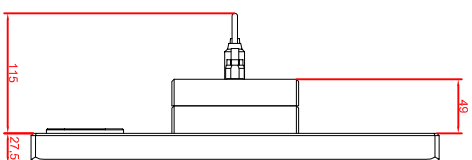

front view

left view

rear view

CP7731-0002-M435  
 connection-console  
 Rittal CP6508.020  
 Rittal CP6501.170  
 main dimensions and  
 fixing points

front view

left view

rear view