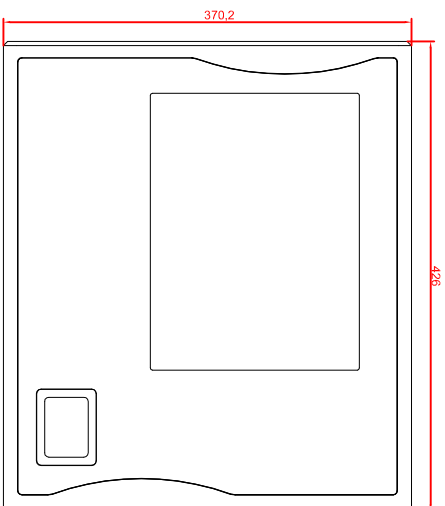

front view

left view

rear view

CP7731-0002-M435  
 connection-console  
 Rittal CP6508.020  
 Rittal CP6501.170  
 main dimensions and  
 fixing points

front view

left view

rear view