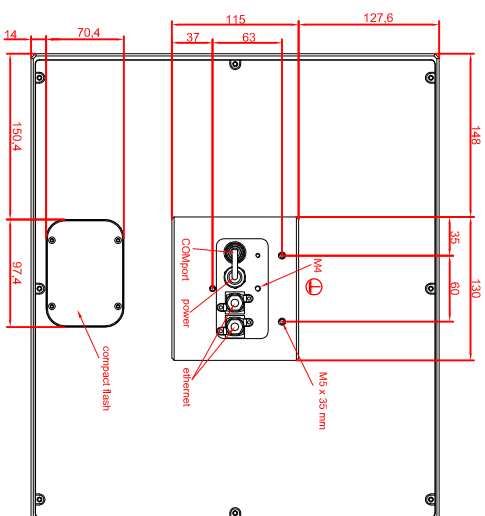

front view

left view

rear view

CP7731-0002-M435  
 connection-console  
 Rittal CP6508.020  
 Rittal CP6501.170  
 main dimensions and  
 fixing points

front view

left view

rear view