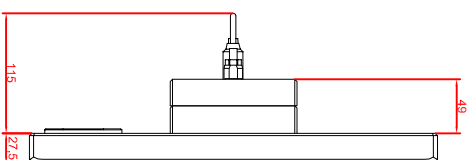

front view

left view

rear view

CP7731-0002-M435  
 connection-console  
 Rittal CP6508.020  
 Rittal CP6501.170  
 main dimensions and  
 fixing points

front view

left view

rear view