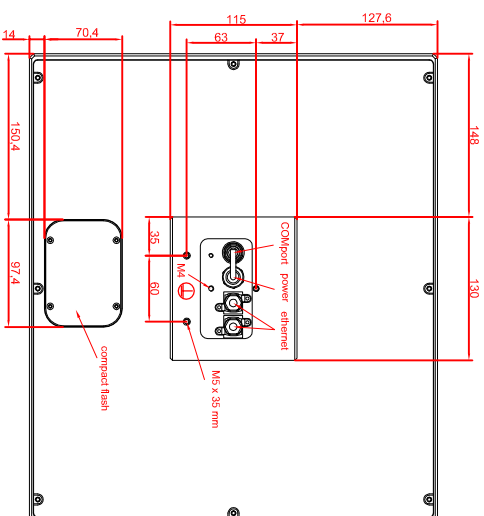

front view

left view

rear view

CP7731-0002-M435  
 connection-console  
 Rittal CP6508.020  
 Rittal CP6501.170  
 main dimensions and  
 fixing points

front view

left view

rear view