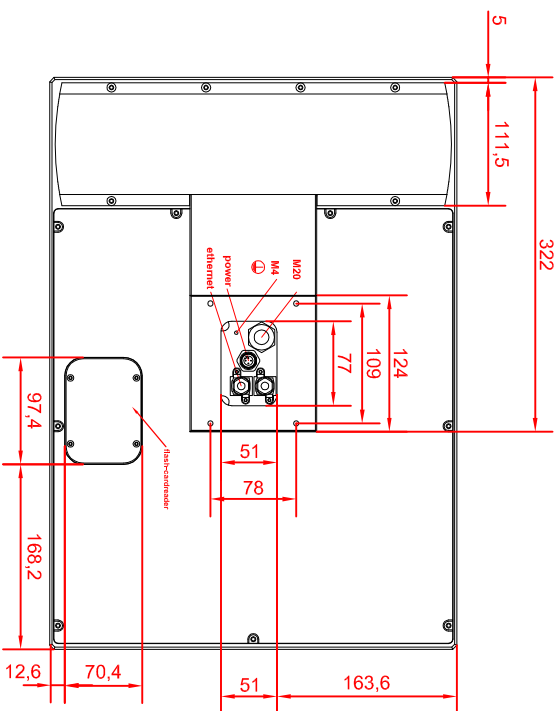

bottom view

front view

left view

rear view

CF7831-0002-E718
arm adapter for
Rolec - Tara - suspension adaption
146.025.019

main dimensions and
fixing points
dimensions in mm

8x cheese head screw M6x16

149.025.013
149.025.014