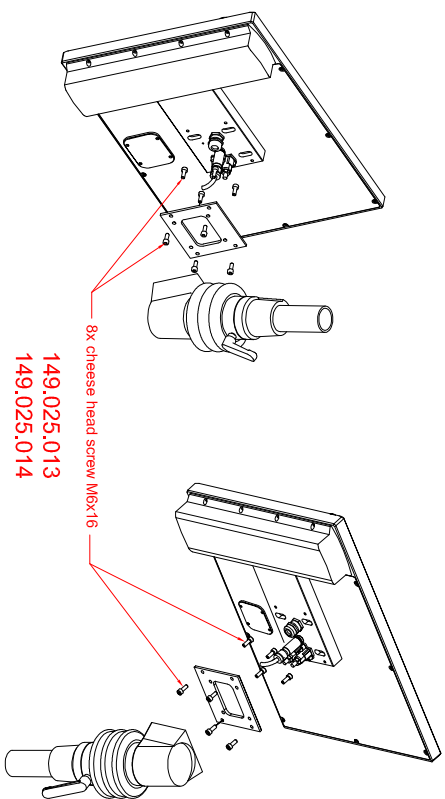

bottom view

front view

left view

rear view

CF7831-0002-E718
arm adapter for
Rolec - Tara - suspension adaption
146.025.019

main dimensions and
fixing points
dimensions in mm

8x cheese head screw M6x16

149.025.013
149.025.014

Hakenstreifen

M20

MA

power

earth