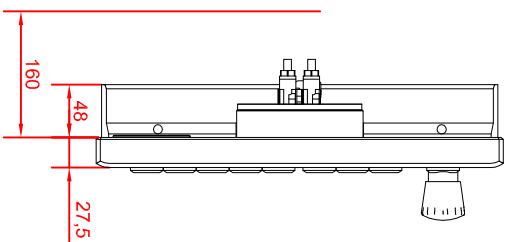

bottom view

front view

left view

rear view

CF7831-0002-E718
arm adapter for
Rolec - Tara - suspension adaption
146.025.019

main dimensions and
fixing points
dimensions in mm

8x cheese head screw M6x16

149.025.013
149.025.014

Hakenstreifen

M20

MA

power

earth