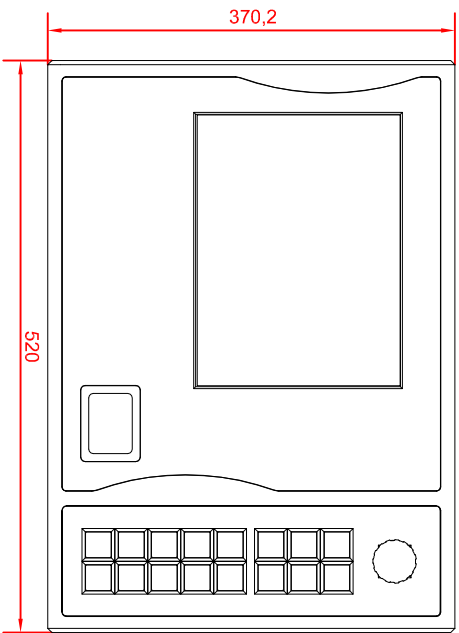

bottom view

front view

left view

rear view

CF7831-0002-E718
arm adapter for
Rolec - Tara - suspension adaption
146.025.019

main dimensions and
fixing points
dimensions in mm

8x cheese head screw M6x16

149.025.013
149.025.014

Hakenstreifen

M20

MA

power

earth