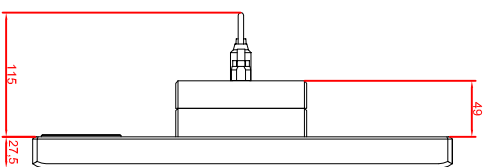

front view

left view

rear view

CP7731-0001-M435
 connection-console
 Ritlal CP6508.020
 Ritlal CP6501.170
 main dimensions and
 fixing points

front view

left view

rear view