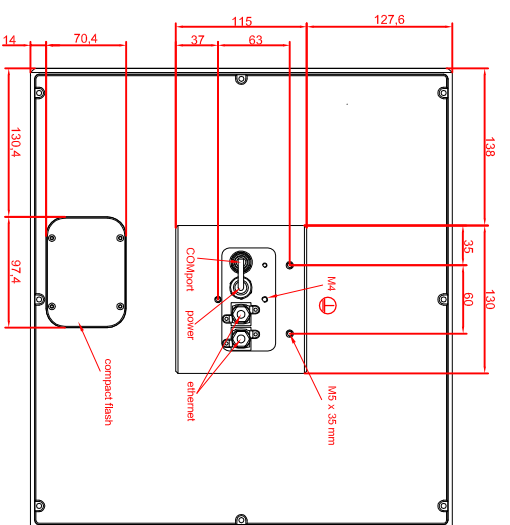

front view

left view

rear view

CP7731-0001-M435
 connection-console
 Ritlal CP6508.020
 Ritlal CP6501.170
 main dimensions and
 fixing points

front view

left view

rear view