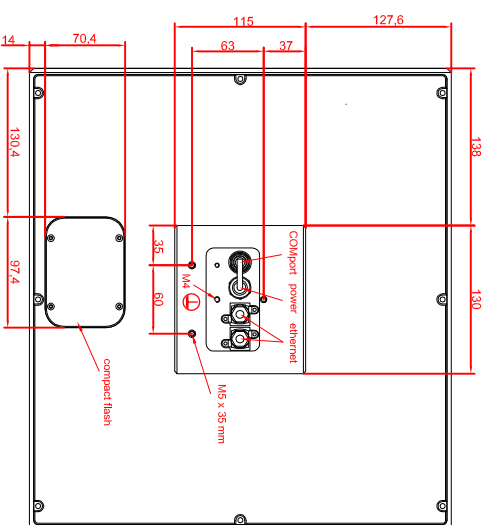

front view

left view

rear view

CP7731-0001-M435
 connection-console
 Ritlal CP6508.020
 Ritlal CP6501.170
 main dimensions and
 fixing points

front view

left view

rear view