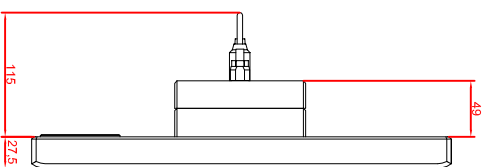

front view

left view

rear view

CP7731-0001-M435
 connection-console
 Ritlal CP6508.020
 Ritlal CP6501.170
 main dimensions and
 fixing points

front view

left view

rear view