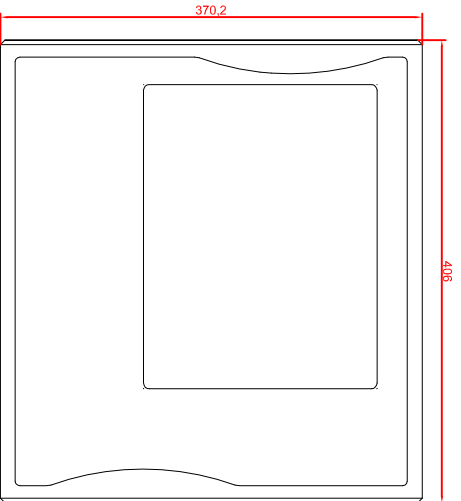

front view

left view

rear view

CP7731-0001-M435
 connection-console
 Ritlal CP6508.020
 Ritlal CP6501.170
 main dimensions and
 fixing points

front view

left view

rear view