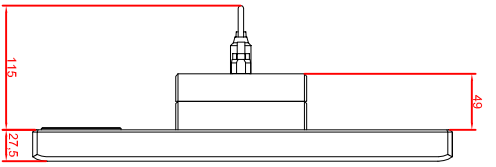

front view

left view

rear view

CP7731-0000-M435
 connection-console
 Ritlal CP6508.020
 Ritlal CP6501.170
 main dimensions and
 fixing points

front view

left view

rear view