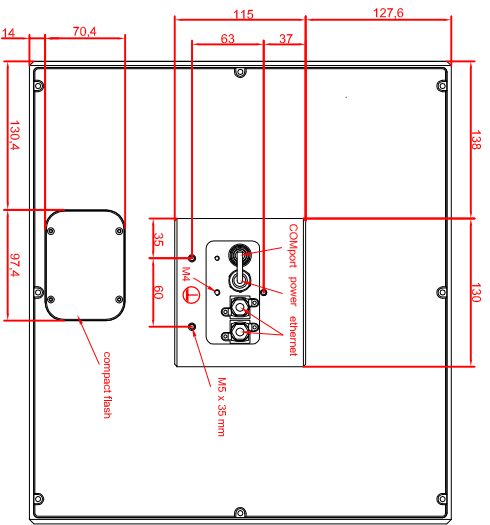

front view

left view

rear view

CP7731-0000-M435
 connection-console
 Ritlal CP6508.020
 Ritlal CP6501.170
 main dimensions and
 fixing points

front view

left view

rear view