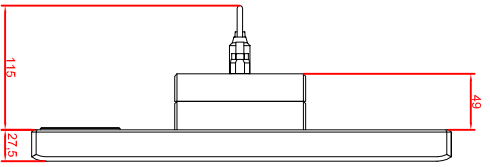

front view

left view

rear view

CP7731-0000-M435
 connection-console
 Ritlal CP6508.020
 Ritlal CP6501.170
 main dimensions and
 fixing points

front view

left view

rear view