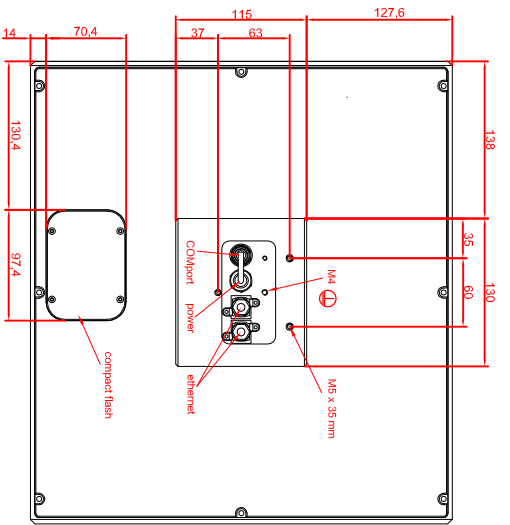

front view

left view

rear view

CP7731-0000-M435
 connection-console
 Ritlal CP6508.020
 Ritlal CP6501.170
 main dimensions and
 fixing points

front view

left view

rear view