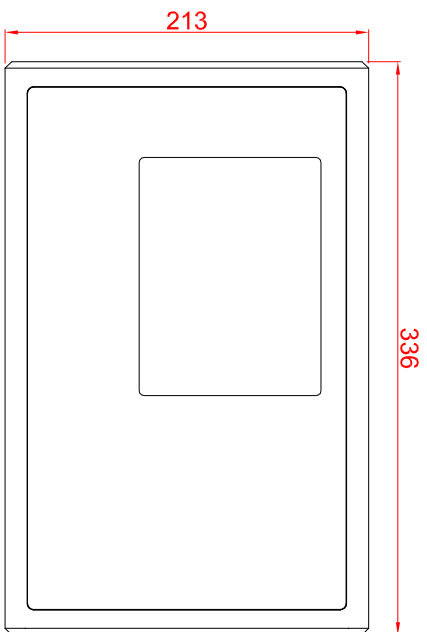

CP7729-0000

main dimensions and  
fixing points

dimensions in mm

rear view

left view

front view