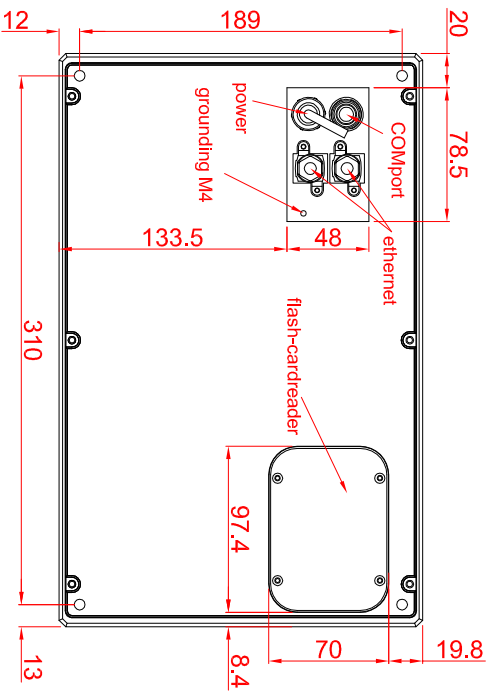

CP7729-0000

main dimensions and  
fixing points

dimensions in mm

rear view

left view

front view