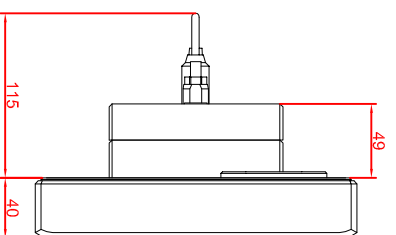

front view

left view

rear view

CP7729-0000-M435  
 connection-console  
 Rittal CP6508.020  
 Rittal CP6501.170

main dimensions and  
 fixing points

front view

left view

rear view