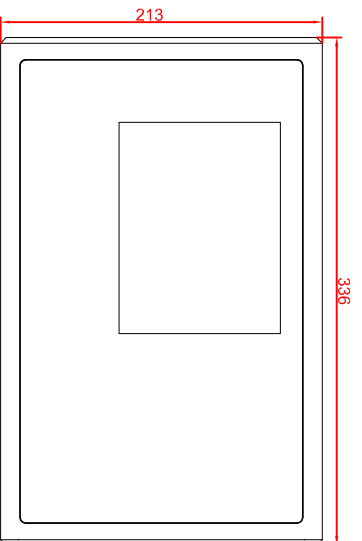

front view

left view

rear view

CP7729-0000-M435  
 connection-console  
 Rittal CP6508.020  
 Rittal CP6501.170

main dimensions and  
 fixing points

front view

left view

rear view