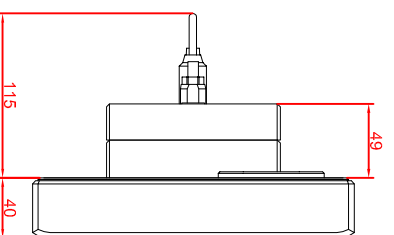

front view

left view

rear view

CP7729-0000-M435  
 connection-console  
 Rittal CP6508.020  
 Rittal CP6501.170

main dimensions and  
 fixing points

front view

left view

rear view