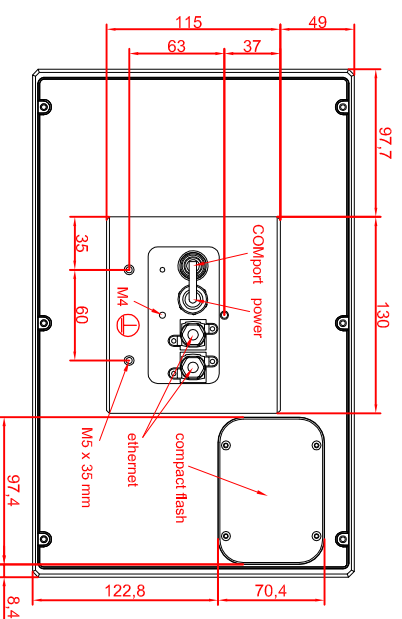

front view

left view

rear view

CP7729-0000-M435  
 connection-console  
 Rittal CP6508.020  
 Rittal CP6501.170

main dimensions and  
 fixing points

front view

left view

rear view