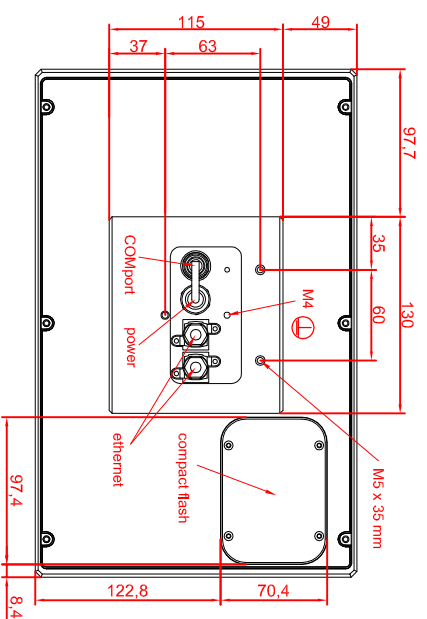

front view

left view

rear view

CP7729-0000-M435  
 connection-console  
 Rittal CP6508.020  
 Rittal CP6501.170

main dimensions and  
 fixing points

front view

left view

rear view